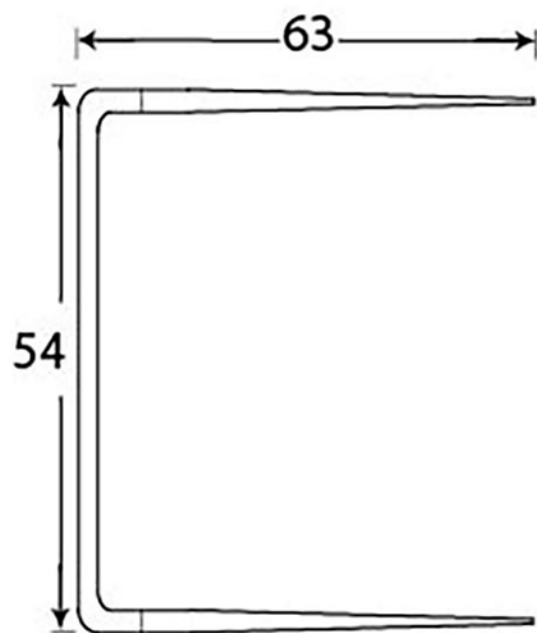

PRODUCT CODE 33780

HANDFORGED  
TRADITIONAL  
IRONMONGERY

Due to the hand crafted nature of our products all measurements are approximate and should be used as a guide only