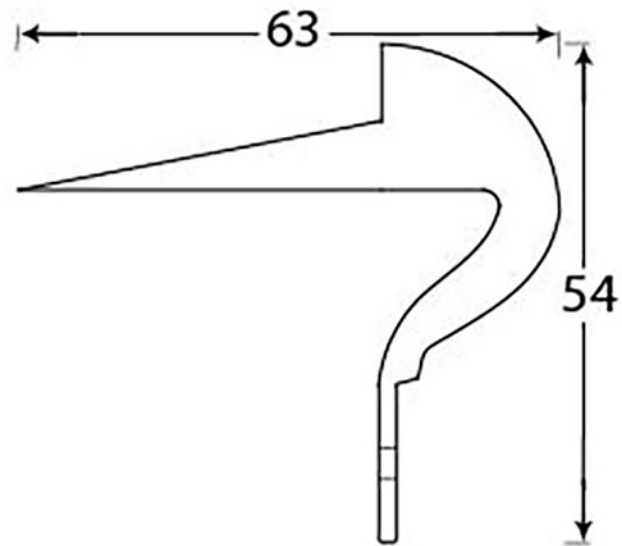

PRODUCT CODE 33781

HANDFORGED  
TRADITIONAL  
IRONMONGERY

Due to the hand crafted nature of our products all measurements are approximate and should be used as a guide only