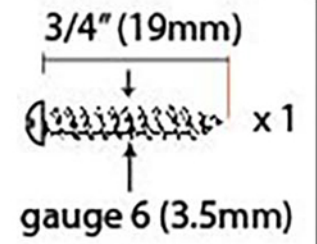

PRODUCT CODE 33781

HANDFORGED  
TRADITIONAL  
IRONMONGERY

Due to the hand crafted nature of our products all measurements are approximate and should be used as a guide only