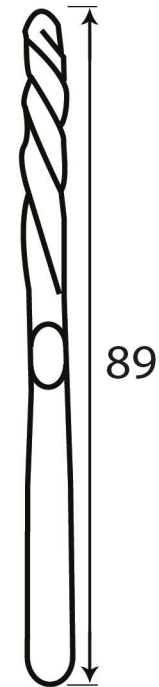

PRODUCT CODE 33800

HANDFORGED  
TRADITIONAL  
IRONMONGERY

Due to the hand crafted nature of our products all measurements are approximate and should be used as a guide only