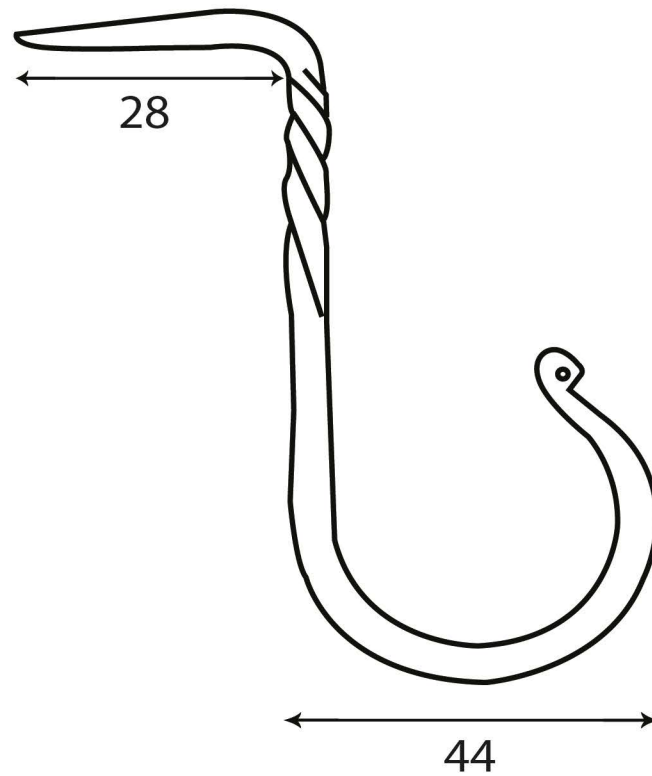

PRODUCT CODE 33800

HANDFORGED  
TRADITIONAL  
IRONMONGERY

Due to the hand crafted nature of our products all measurements are approximate and should be used as a guide only