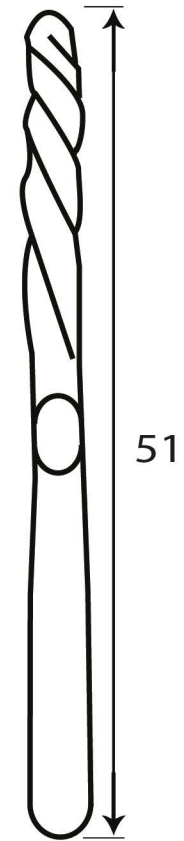

PRODUCT CODE 33801

HANDFORGED  
TRADITIONAL  
IRONMONGERY

Due to the hand crafted nature of our products all measurements are approximate and should be used as a guide only