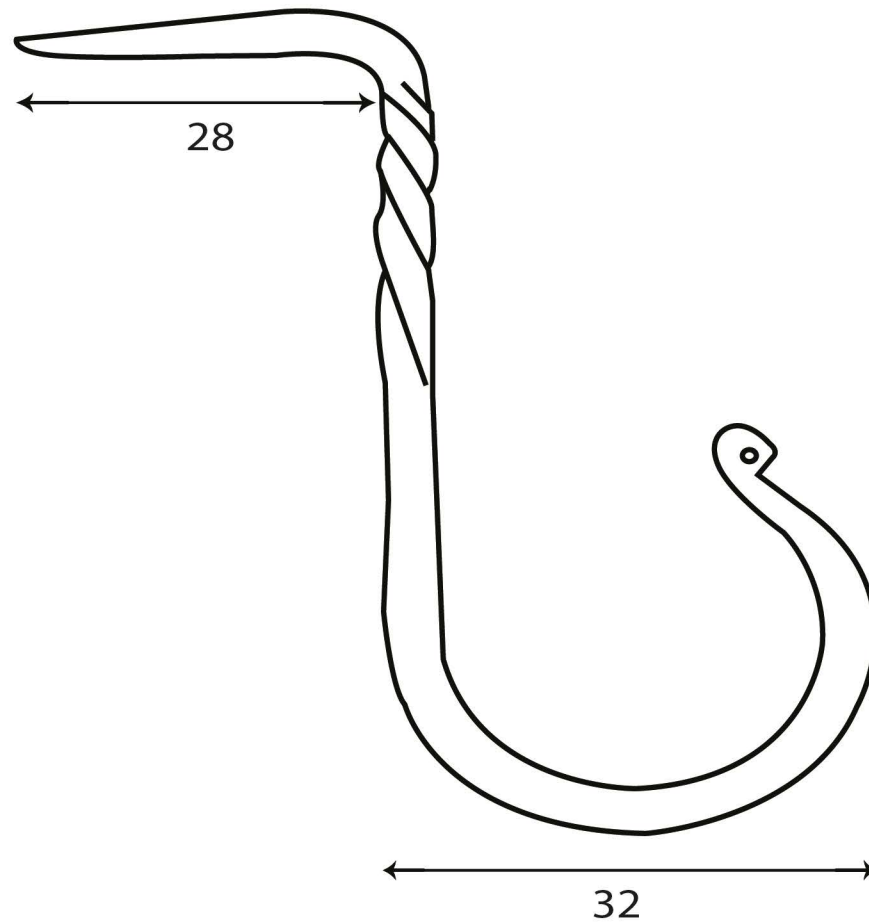

PRODUCT CODE 33801

HANDFORGED  
TRADITIONAL  
IRONMONGERY

Due to the hand crafted nature of our products all measurements are approximate and should be used as a guide only