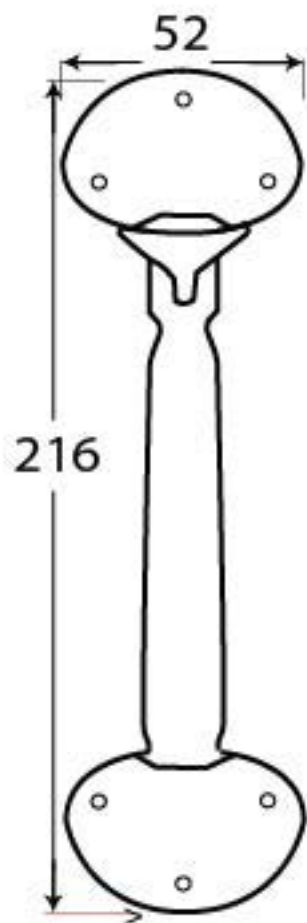

PRODUCT CODE 33815

HANDFORGED  
TRADITIONAL  
IRON MONGERY

Due to the hand crafted nature of our products all measurements are approximate and should be used as a guide only