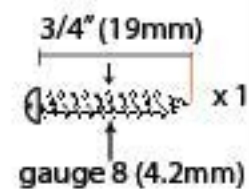

PRODUCT CODE 33815

HANDFORGED  
TRADITIONAL  
IRON MONGERY

Due to the hand crafted nature of our products all measurements are approximate and should be used as a guide only