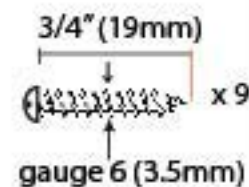

PRODUCT CODE 33815

HANDFORGED  
TRADITIONAL  
IRON MONGERY

Due to the hand crafted nature of our products all measurements are approximate and should be used as a guide only