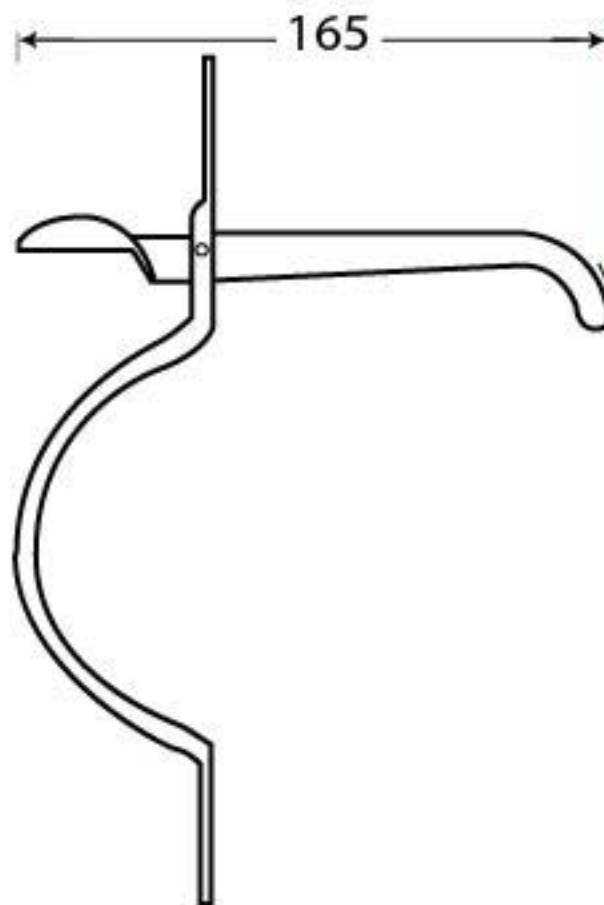

PRODUCT CODE 33815

HANDFORGED  
TRADITIONAL  
IRON MONGERY

Due to the hand crafted nature of our products all measurements are approximate and should be used as a guide only