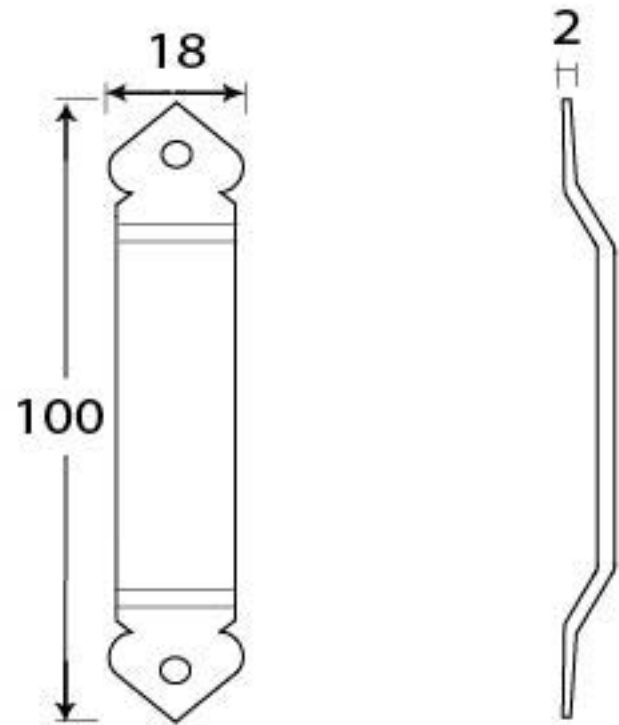

PRODUCT CODE 33817

3/4" (19mm)  
x 2  
gauge 6 (3.5mm)

HANDFORGED  
TRADITIONAL  
IRON MONGERY

Due to the hand crafted nature of our products all measurements are approximate and should be used as a guide only