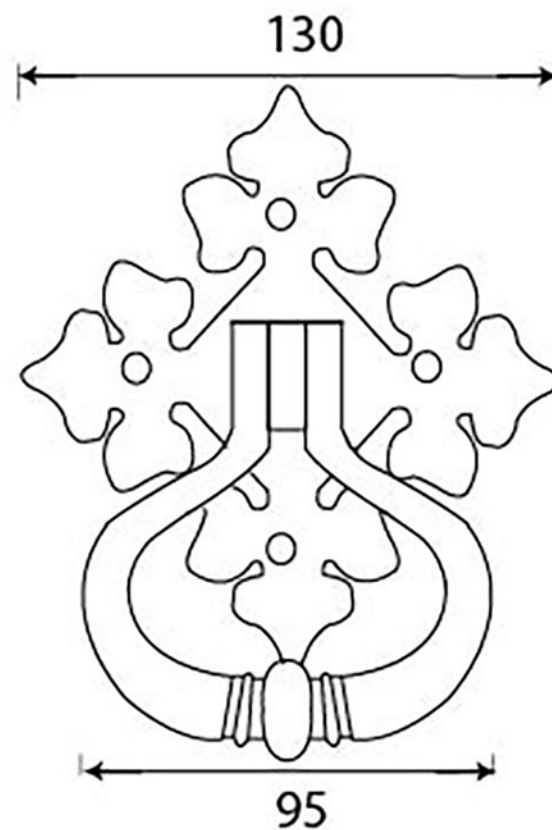

PRODUCT CODE 33820

1" (25mm)
↓
x8
↑
gauge 8 (4.2mm)

HANDFORGED
TRADITIONAL
IRONMONGERY

Due to the hand crafted nature of our products all measurements are approximate and should be used as a guide only