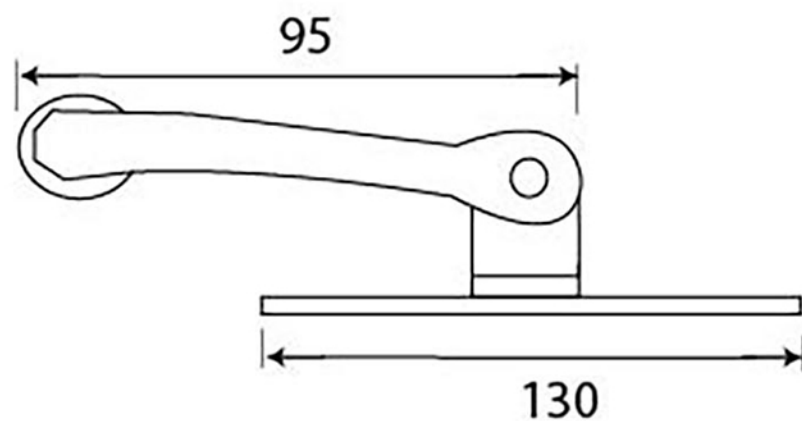

PRODUCT CODE 33820

1" (25mm)
↓
x8
↑
gauge 8 (4.2mm)

HANDFORGED
TRADITIONAL
IRONMONGERY

Due to the hand crafted nature of our products all measurements are approximate and should be used as a guide only