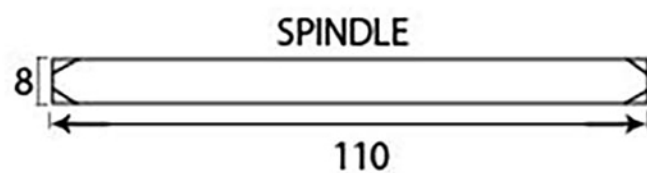

PRODUCT CODE 33820

1" (25mm)
↓
x8
↑
gauge 8 (4.2mm)

HANDFORGED
TRADITIONAL
IRONMONGERY

Due to the hand crafted nature of our products all measurements are approximate and should be used as a guide only