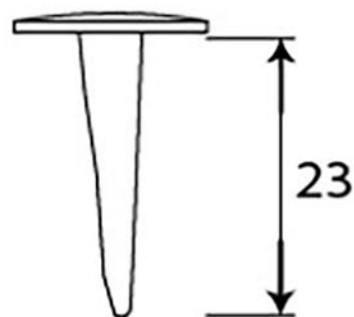

PRODUCT CODE 33831

HANDFORGED
TRADITIONAL
IRONMONGERY

Due to the hand crafted nature of our products all measurements are approximate and should be used as a guide only