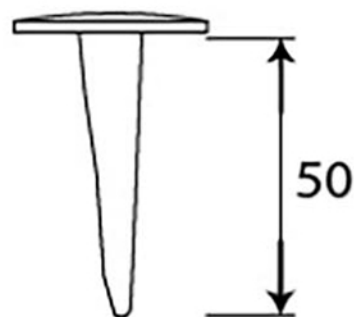

PRODUCT CODE 33832

HANDFORGED
TRADITIONAL
IRONMONGERY

Due to the hand crafted nature of our products all measurements are approximate and should be used as a guide only