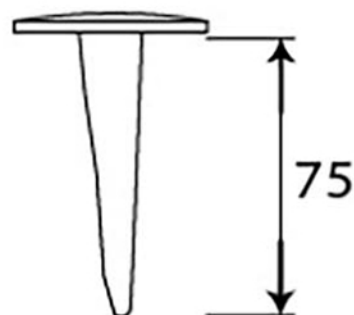

PRODUCT CODE 33833

HANDFORGED
TRADITIONAL
IRONMONGERY

Due to the hand crafted nature of our products all measurements are approximate and should be used as a guide only