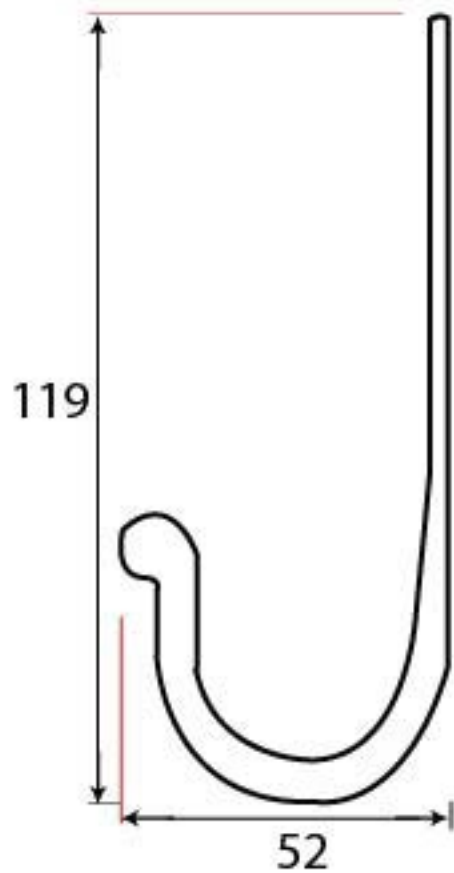

PRODUCT CODE 33834

HANDFORGED
TRADITIONAL
IRON MONGERY

Due to the hand crafted nature of our products all measurements are approximate and should be used as a guide only