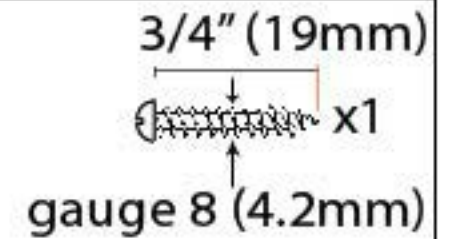

PRODUCT CODE 33834

HANDFORGED
TRADITIONAL
IRON MONGERY

Due to the hand crafted nature of our products all measurements are approximate and should be used as a guide only