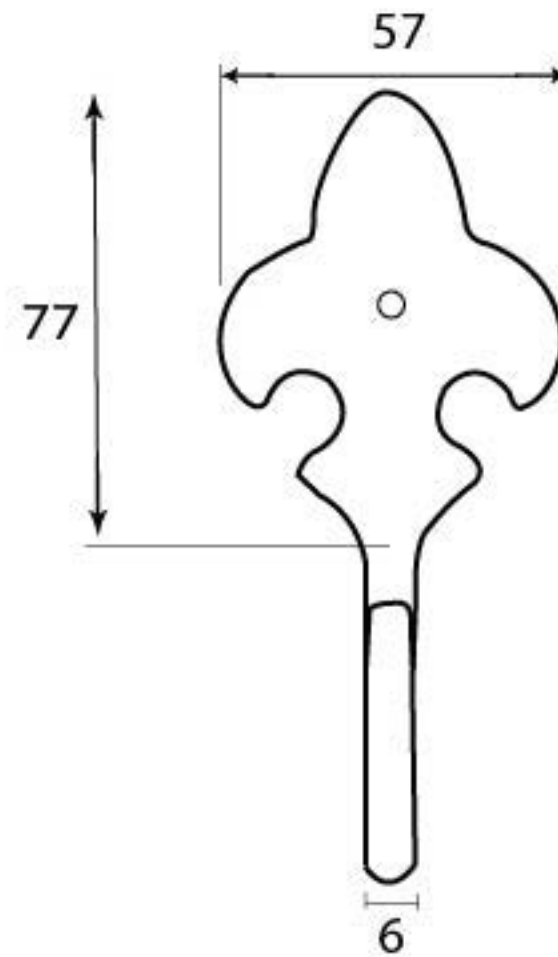

PRODUCT CODE 33834

HANDFORGED
TRADITIONAL
IRON MONGERY

Due to the hand crafted nature of our products all measurements are approximate and should be used as a guide only