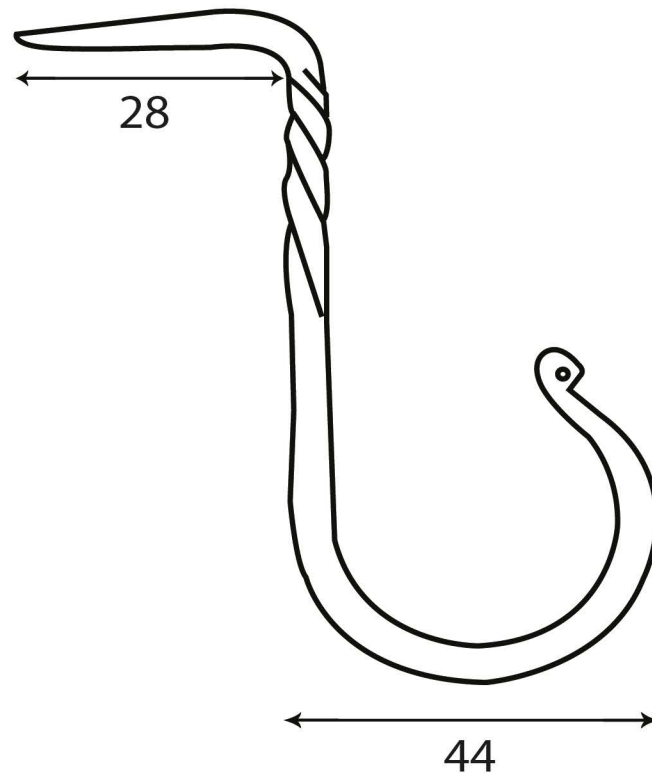

PRODUCT CODE 33835

HANDFORGED
TRADITIONAL
IRONMONGERY

Due to the hand crafted nature of our products all measurements are approximate and should be used as a guide only