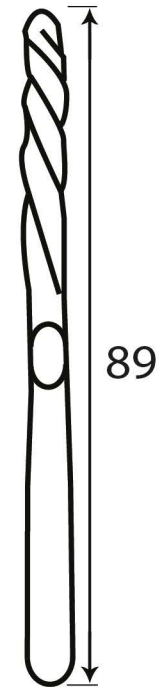

PRODUCT CODE 33835

HANDFORGED
TRADITIONAL
IRONMONGERY

Due to the hand crafted nature of our products all measurements are approximate and should be used as a guide only