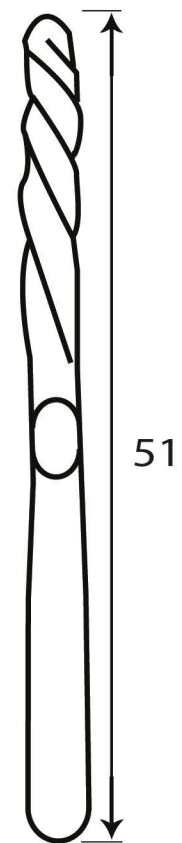

PRODUCT CODE 33836

HANDFORGED  
TRADITIONAL  
IRONMONGERY

Due to the hand crafted nature of our products all measurements are approximate and should be used as a guide only