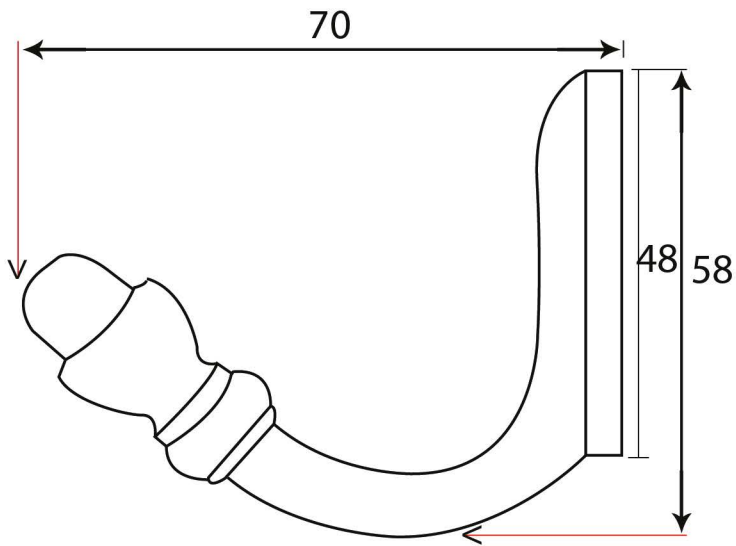

PRODUCT CODE 33858

HANDFORGED  
TRADITIONAL  
IRONMONGERY

Due to the hand crafted nature of our products all measurements are approximate and should be used as a guide only