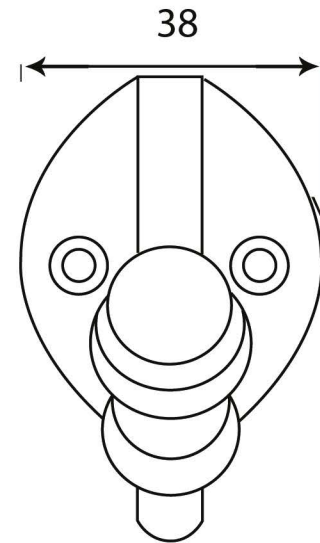

PRODUCT CODE 33858

HANDFORGED  
TRADITIONAL  
IRONMONGERY

Due to the hand crafted nature of our products all measurements are approximate and should be used as a guide only