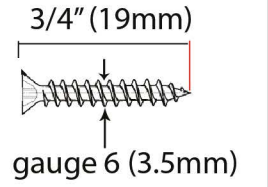

PRODUCT CODE 33858

HANDFORGED  
TRADITIONAL  
IRONMONGERY

Due to the hand crafted nature of our products all measurements are approximate and should be used as a guide only