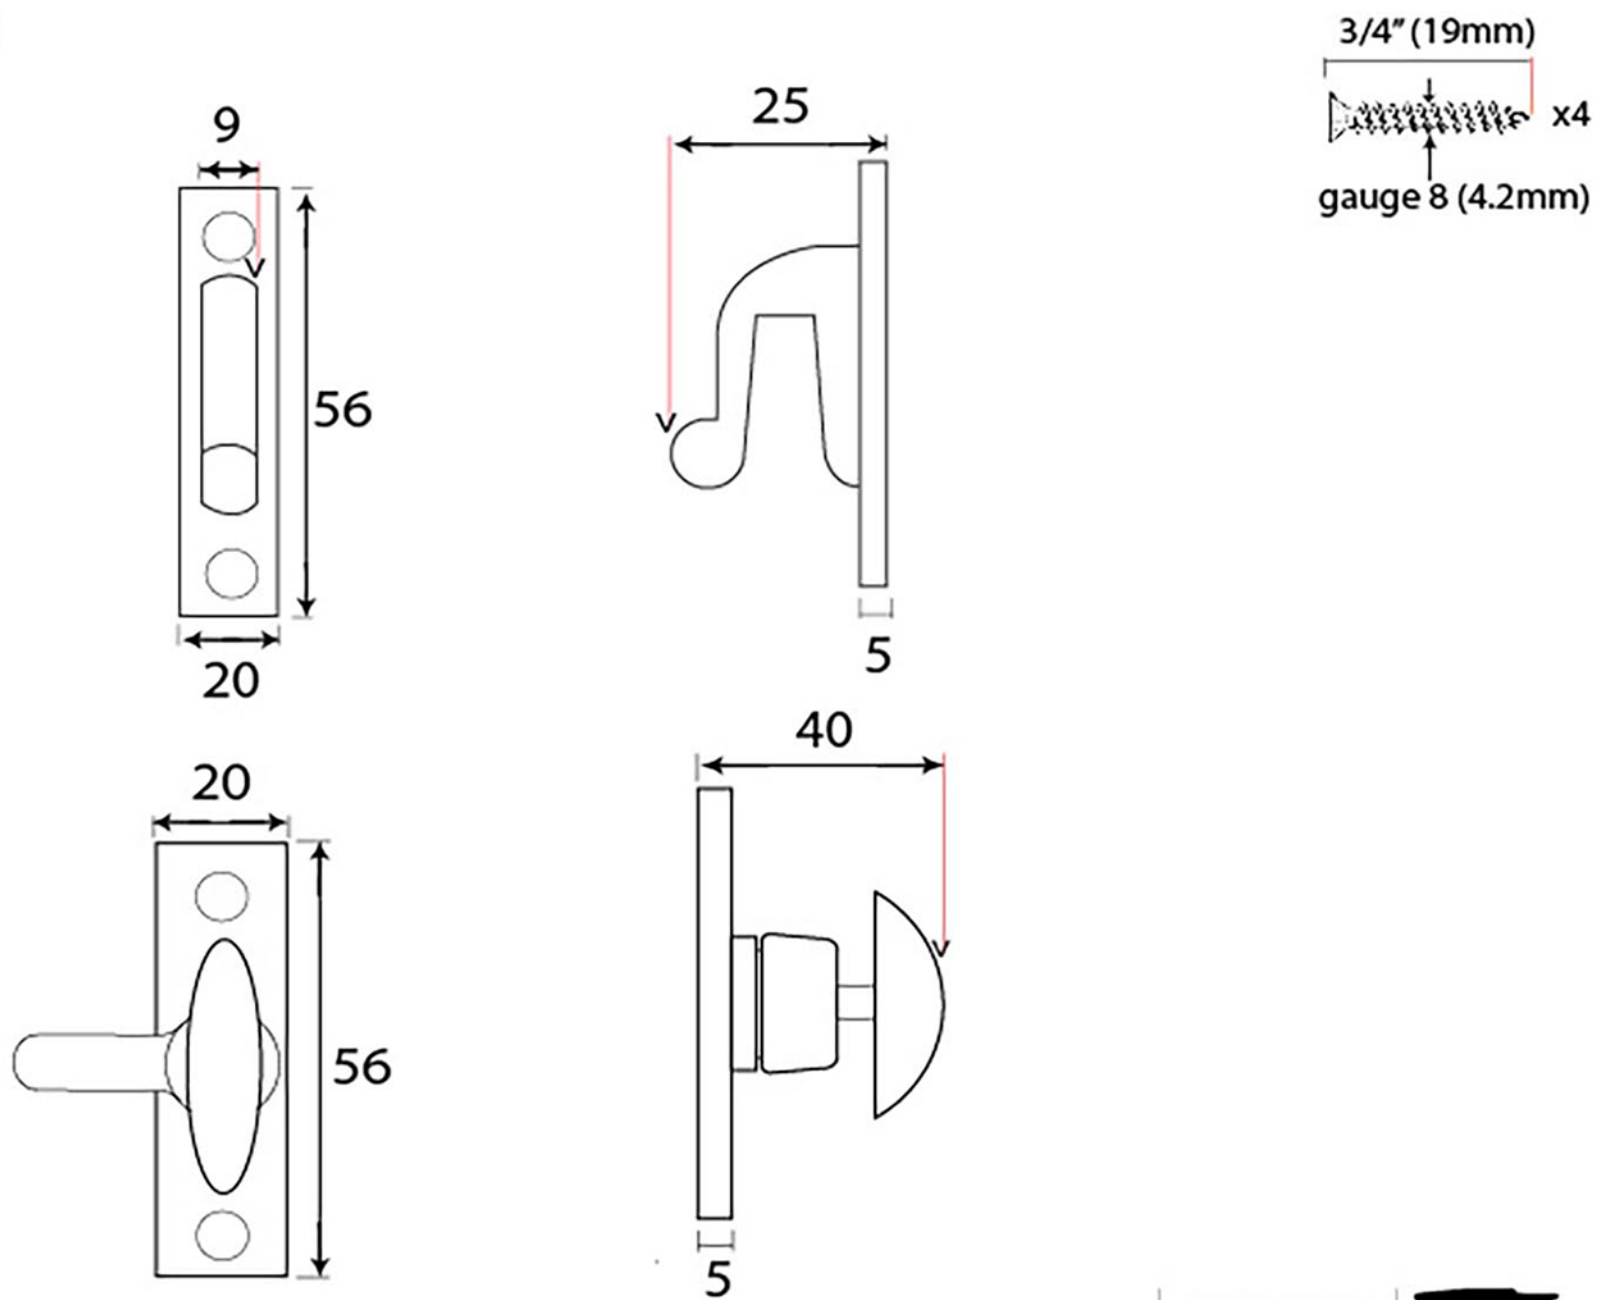

PRODUCT CODE 33859

HANDFORGED
TRADITIONAL
IRONMONGERY

Due to the hand crafted nature of our products all measurements are approximate and should be used as a guide only