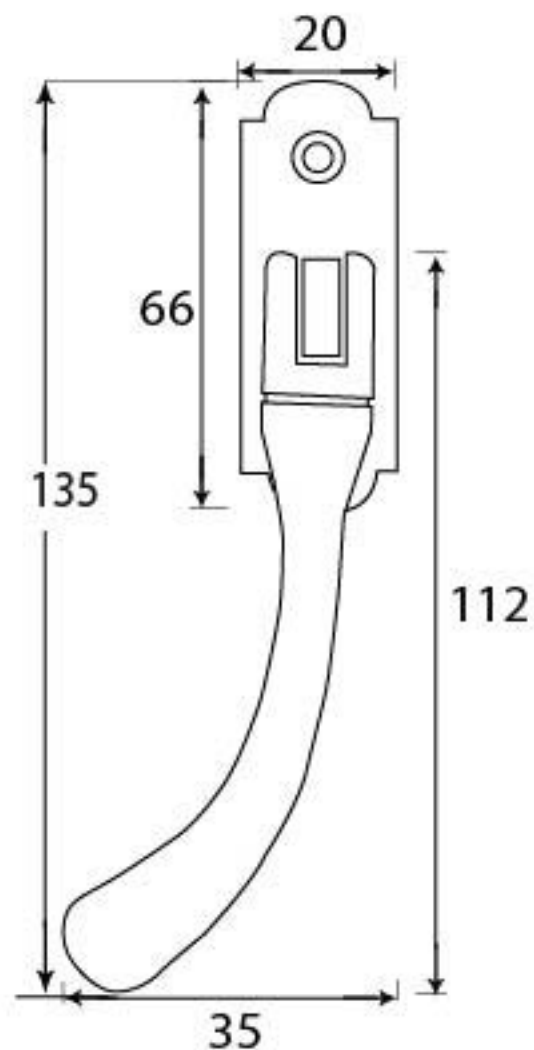

PRODUCT CODE 33860

HANDFORGED  
TRADITIONAL  
IRON MONGERY

Due to the hand crafted nature of our products all measurements are approximate and should be used as a guide only