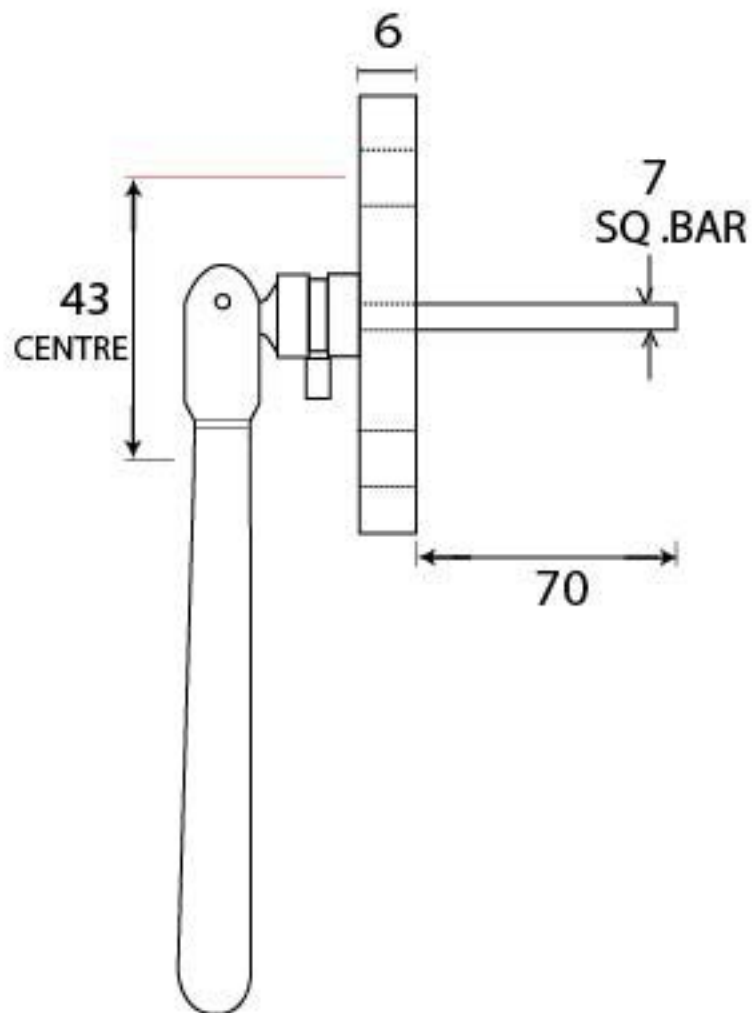

PRODUCT CODE 33860

HANDFORGED  
TRADITIONAL  
IRON MONGERY

Due to the hand crafted nature of our products all measurements are approximate and should be used as a guide only