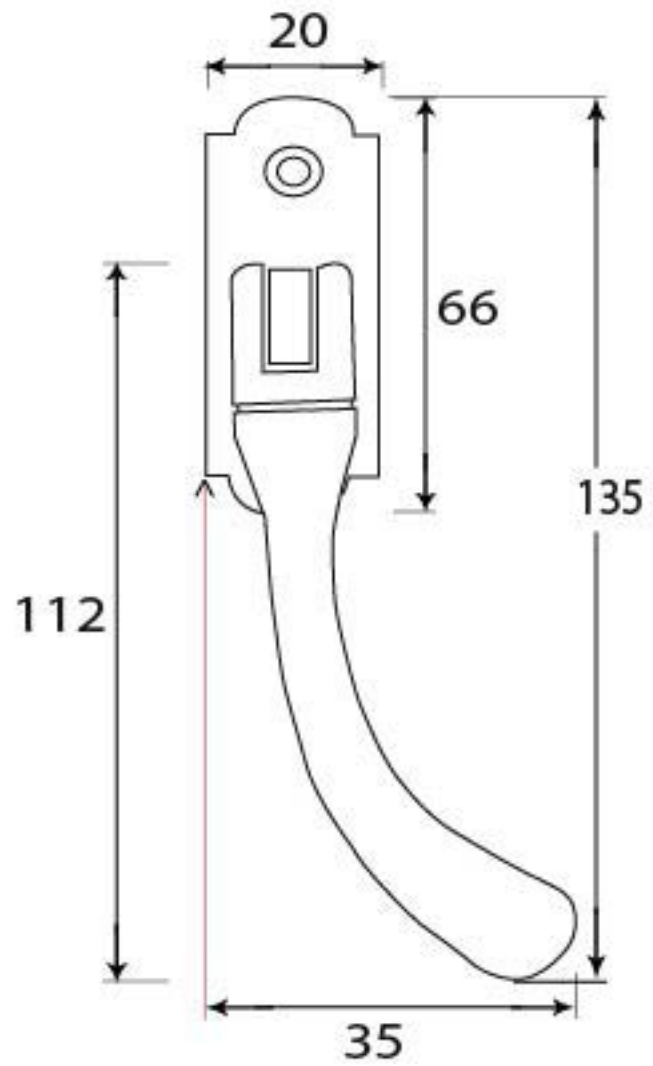

PRODUCT CODE 33861

HANDFORGED
TRADITIONAL
IRON MONGERY

Due to the hand crafted nature of our products all measurements are approximate and should be used as a guide only