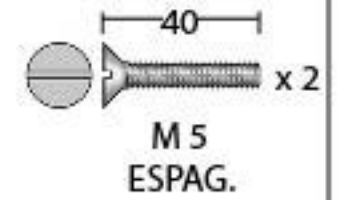

PRODUCT CODE 33861

HANDFORGED
TRADITIONAL
IRON MONGERY

Due to the hand crafted nature of our products all measurements are approximate and should be used as a guide only