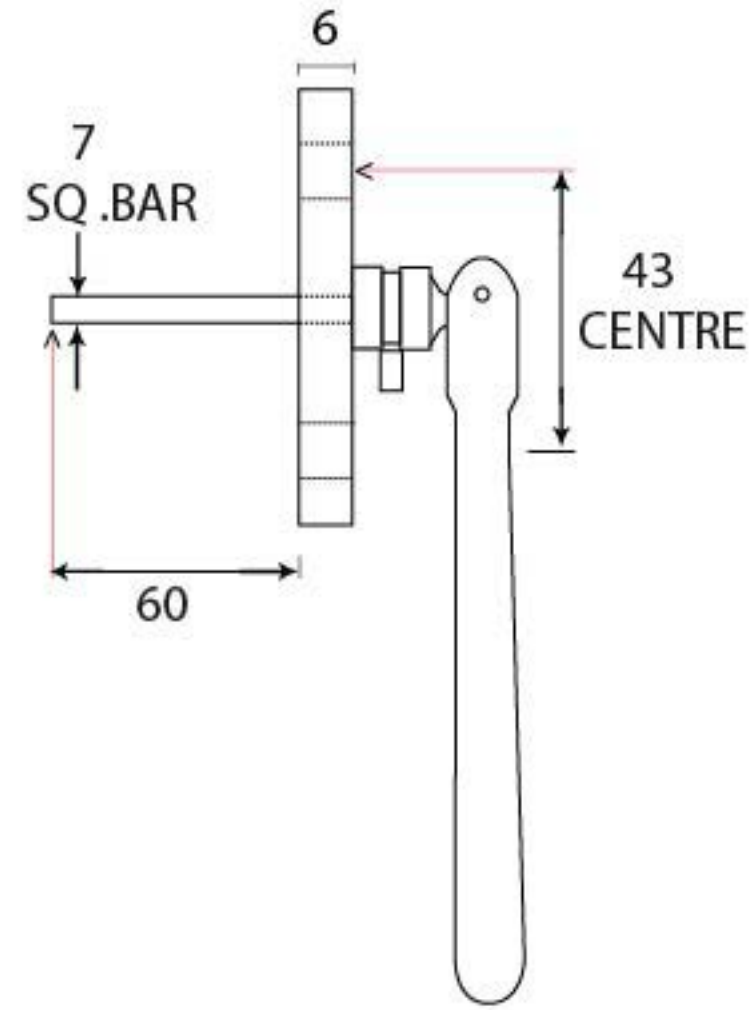

PRODUCT CODE 33861

HANDFORGED
TRADITIONAL
IRON MONGERY

Due to the hand crafted nature of our products all measurements are approximate and should be used as a guide only