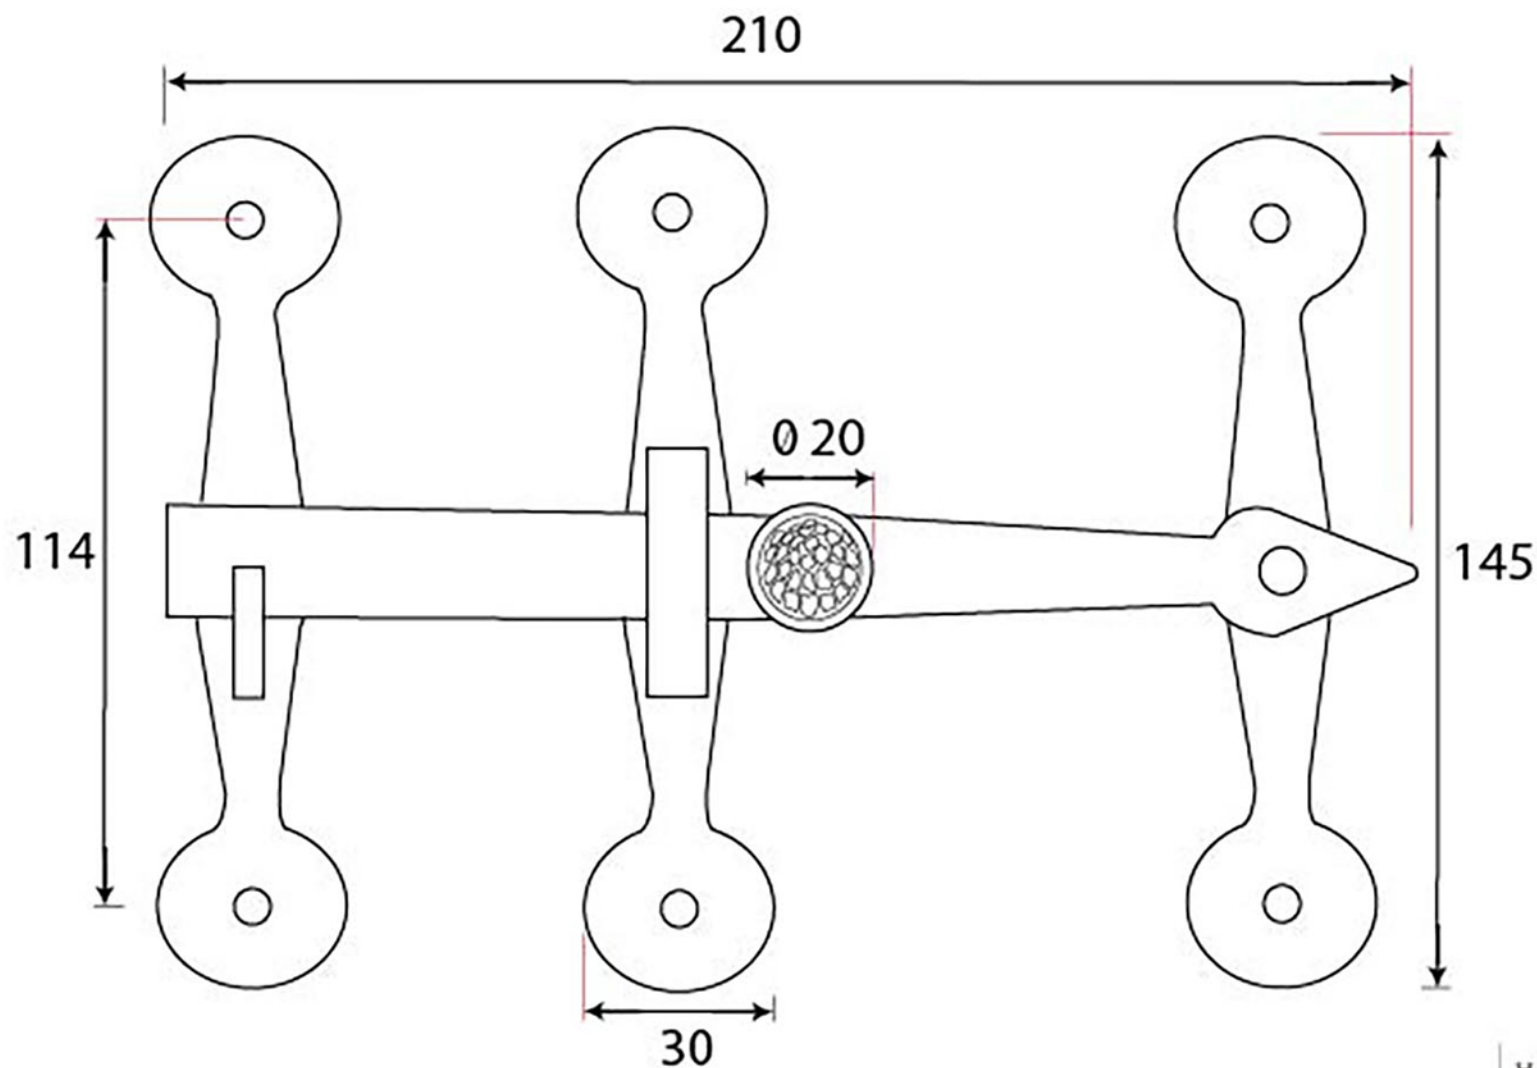

PRODUCT CODE 33862

3/4" (19mm)
x6
gauge 8 (4.2mm)

HANDFORGED
TRADITIONAL
IRONMONGERY

Due to the hand crafted nature of our products all measurements are approximate and should be used as a guide only