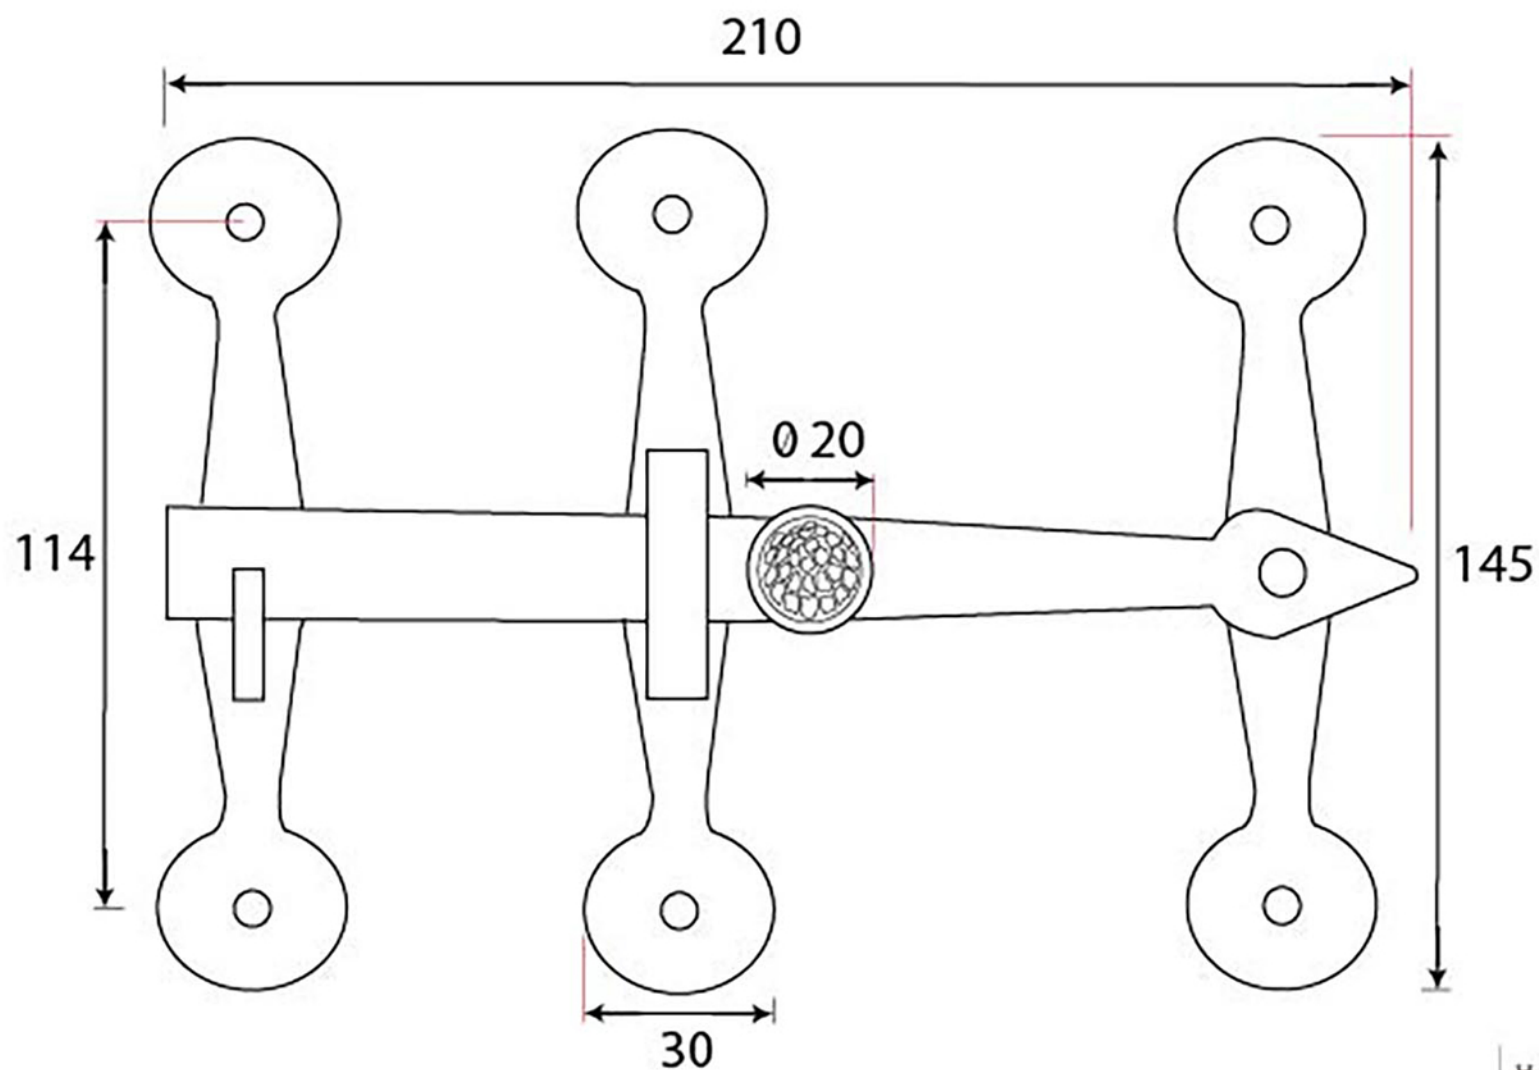

PRODUCT CODE 33863

3/4" (19mm)
x6
gauge 8 (4.2mm)

HANDFORGED
TRADITIONAL
IRONMONGERY

Due to the hand crafted nature of our products all measurements are approximate and should be used as a guide only