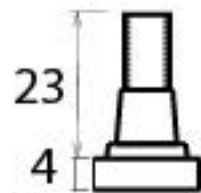

PRODUCT CODE 33870

HANDFORGED  
TRADITIONAL  
IRON MONGERY

Due to the hand crafted nature of our products all measurements are approximate and should be used as a guide only