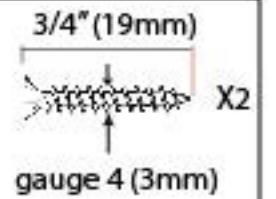

PRODUCT CODE 33870

HANDFORGED  
TRADITIONAL  
IRON MONGERY

Due to the hand crafted nature of our products all measurements are approximate and should be used as a guide only