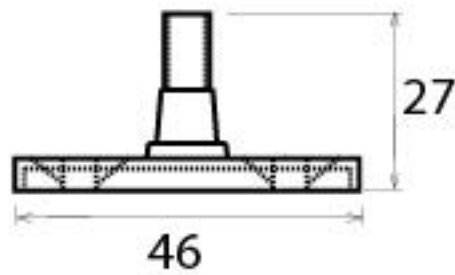

PRODUCT CODE 33870

HANDFORGED  
TRADITIONAL  
IRON MONGERY

Due to the hand crafted nature of our products all measurements are approximate and should be used as a guide only