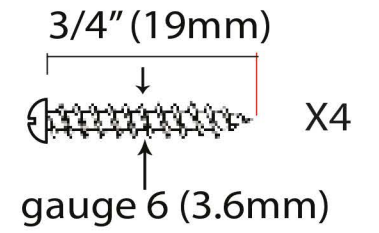

PRODUCT CODE 33883

handforged
traditional
ironmongery

Due to the hand crafted nature of our products all measurements are approximate and should be used as a guide only