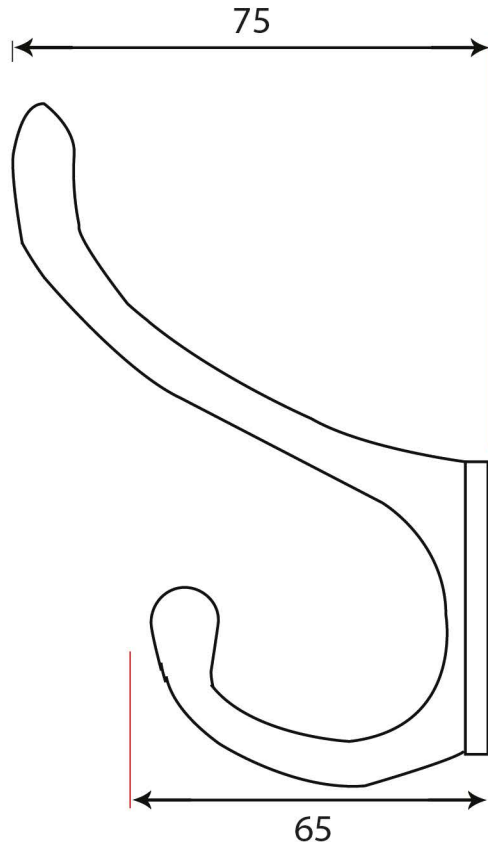

PRODUCT CODE 33883

handforged
traditional
ironmongery

Due to the hand crafted nature of our products all measurements are approximate and should be used as a guide only