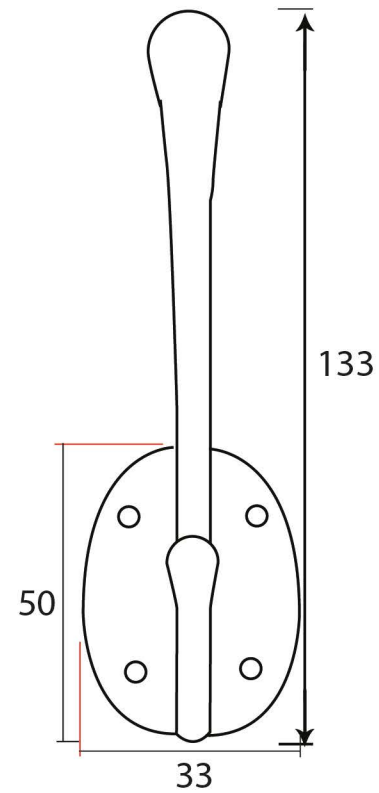

PRODUCT CODE 33883

handforged
traditional
ironmongery

Due to the hand crafted nature of our products all measurements are approximate and should be used as a guide only