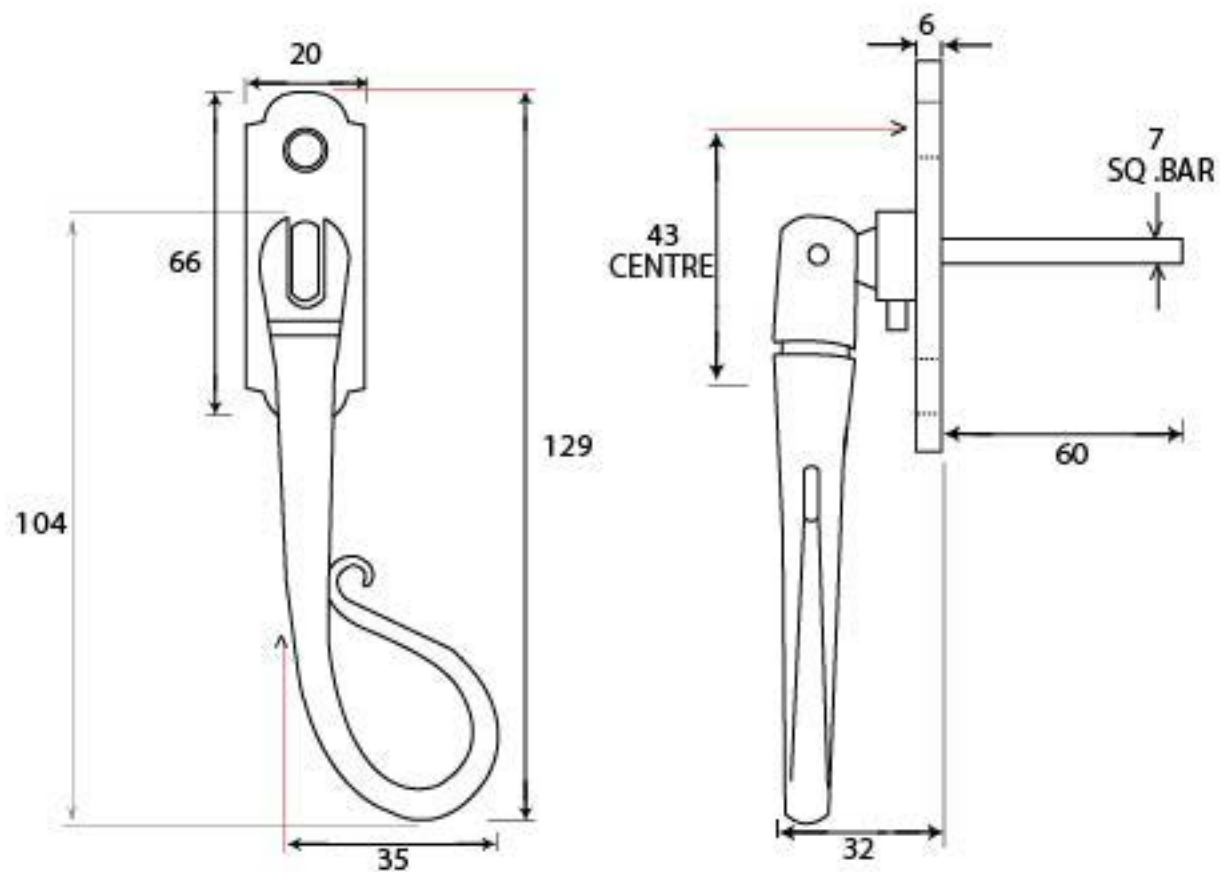

PRODUCT CODE 33957

HANDFORGED
TRADITIONAL
IRON MONGERY

Due to the hand crafted nature of our products all measurements are approximate and should be used as a guide only