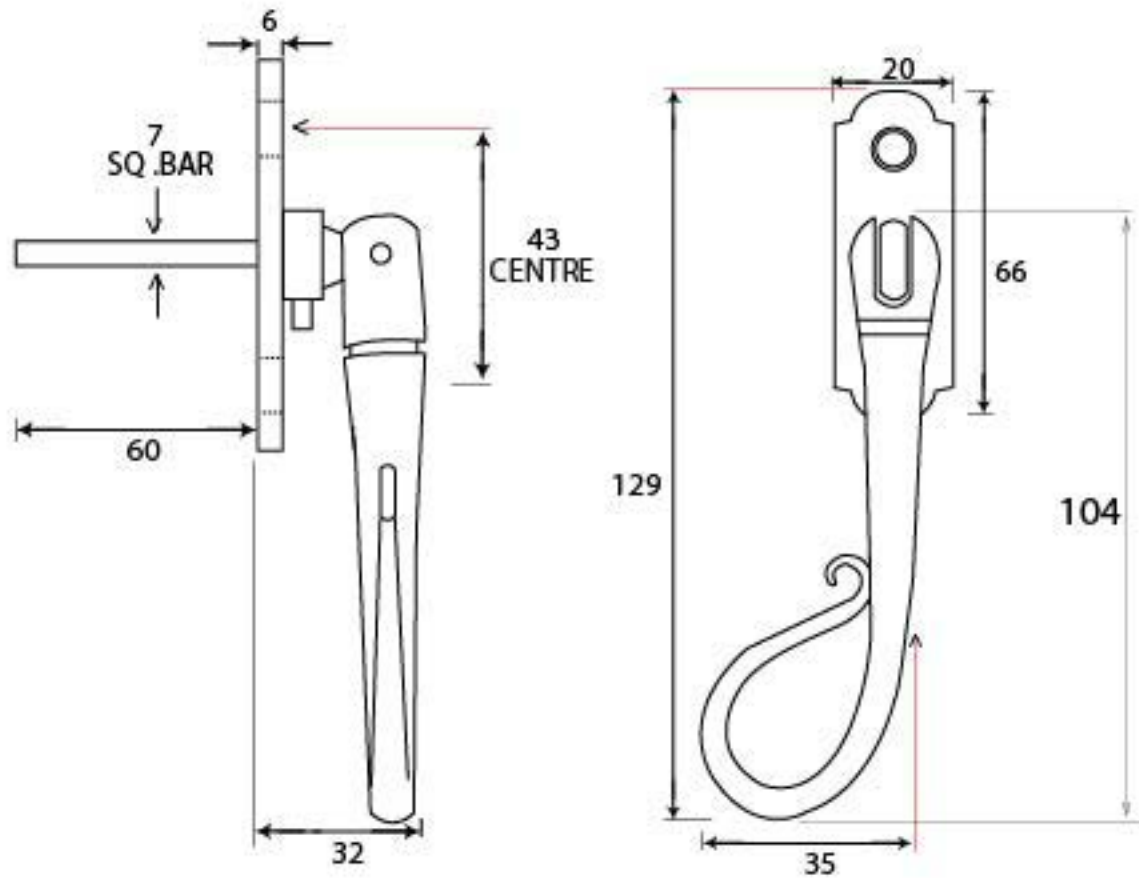

PRODUCT CODE 33958

HANDFORGED
TRADITIONAL
IRON MONGERY

Due to the hand crafted nature of our products all measurements are approximate and should be used as a guide only