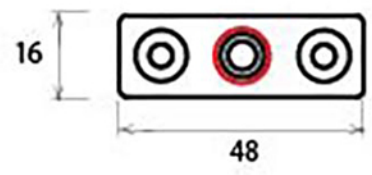

PRODUCT CODE 33960

3/4" (19mm)
x6
gauge 8 (4.2mm)

HANDFORGED
TRADITIONAL
IRONMONGERY

Due to the hand crafted nature of our products all measurements are approximate and should be used as a guide only