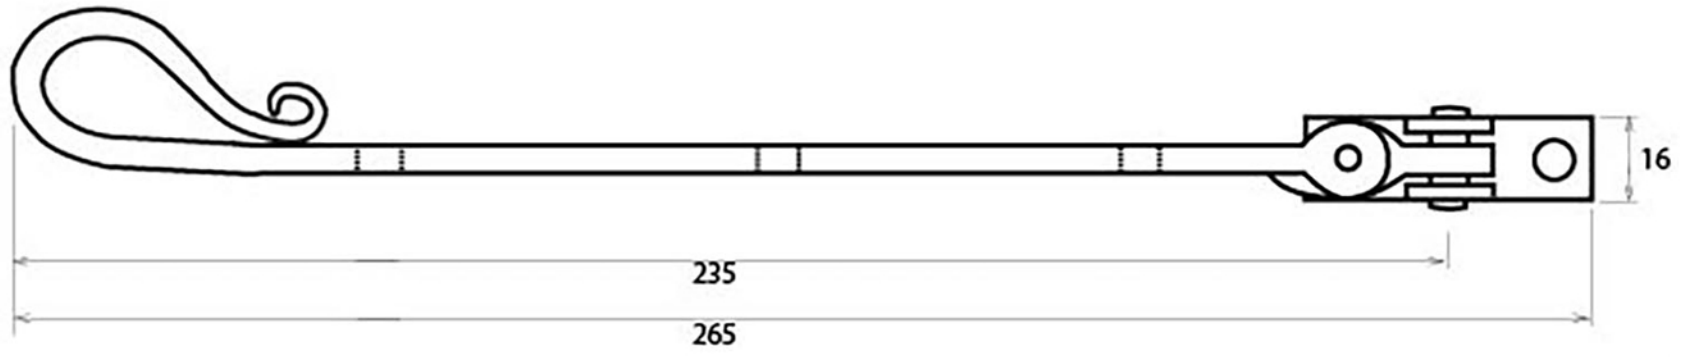

PRODUCT CODE 33960

3/4" (19mm)
x6
gauge 8 (4.2mm)

HANDFORGED
TRADITIONAL
IRONMONGERY

Due to the hand crafted nature of our products all measurements are approximate and should be used as a guide only