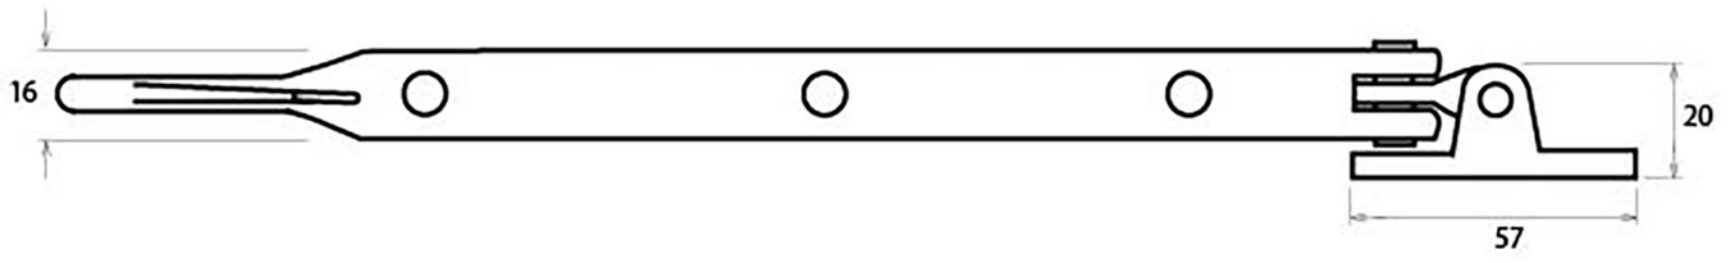

PRODUCT CODE 33960

3/4" (19mm)
x6
gauge 8 (4.2mm)

HANDFORGED
TRADITIONAL
IRONMONGERY

Due to the hand crafted nature of our products all measurements are approximate and should be used as a guide only