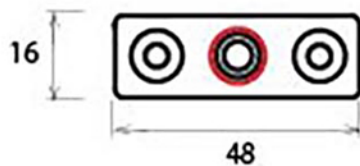

PRODUCT CODE 33961

3/4" (19mm)
x6
gauge 8 (4.2mm)

HANDFORGED
TRADITIONAL
IRONMONGERY

Due to the hand crafted nature of our products all measurements are approximate and should be used as a guide only