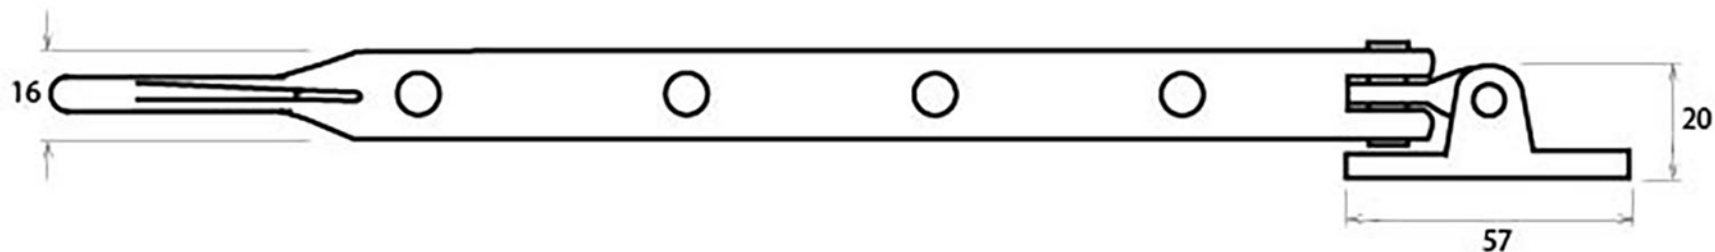

PRODUCT CODE 33961

3/4" (19mm)
x6
gauge 8 (4.2mm)

HANDFORGED
TRADITIONAL
IRONMONGERY

Due to the hand crafted nature of our products all measurements are approximate and should be used as a guide only