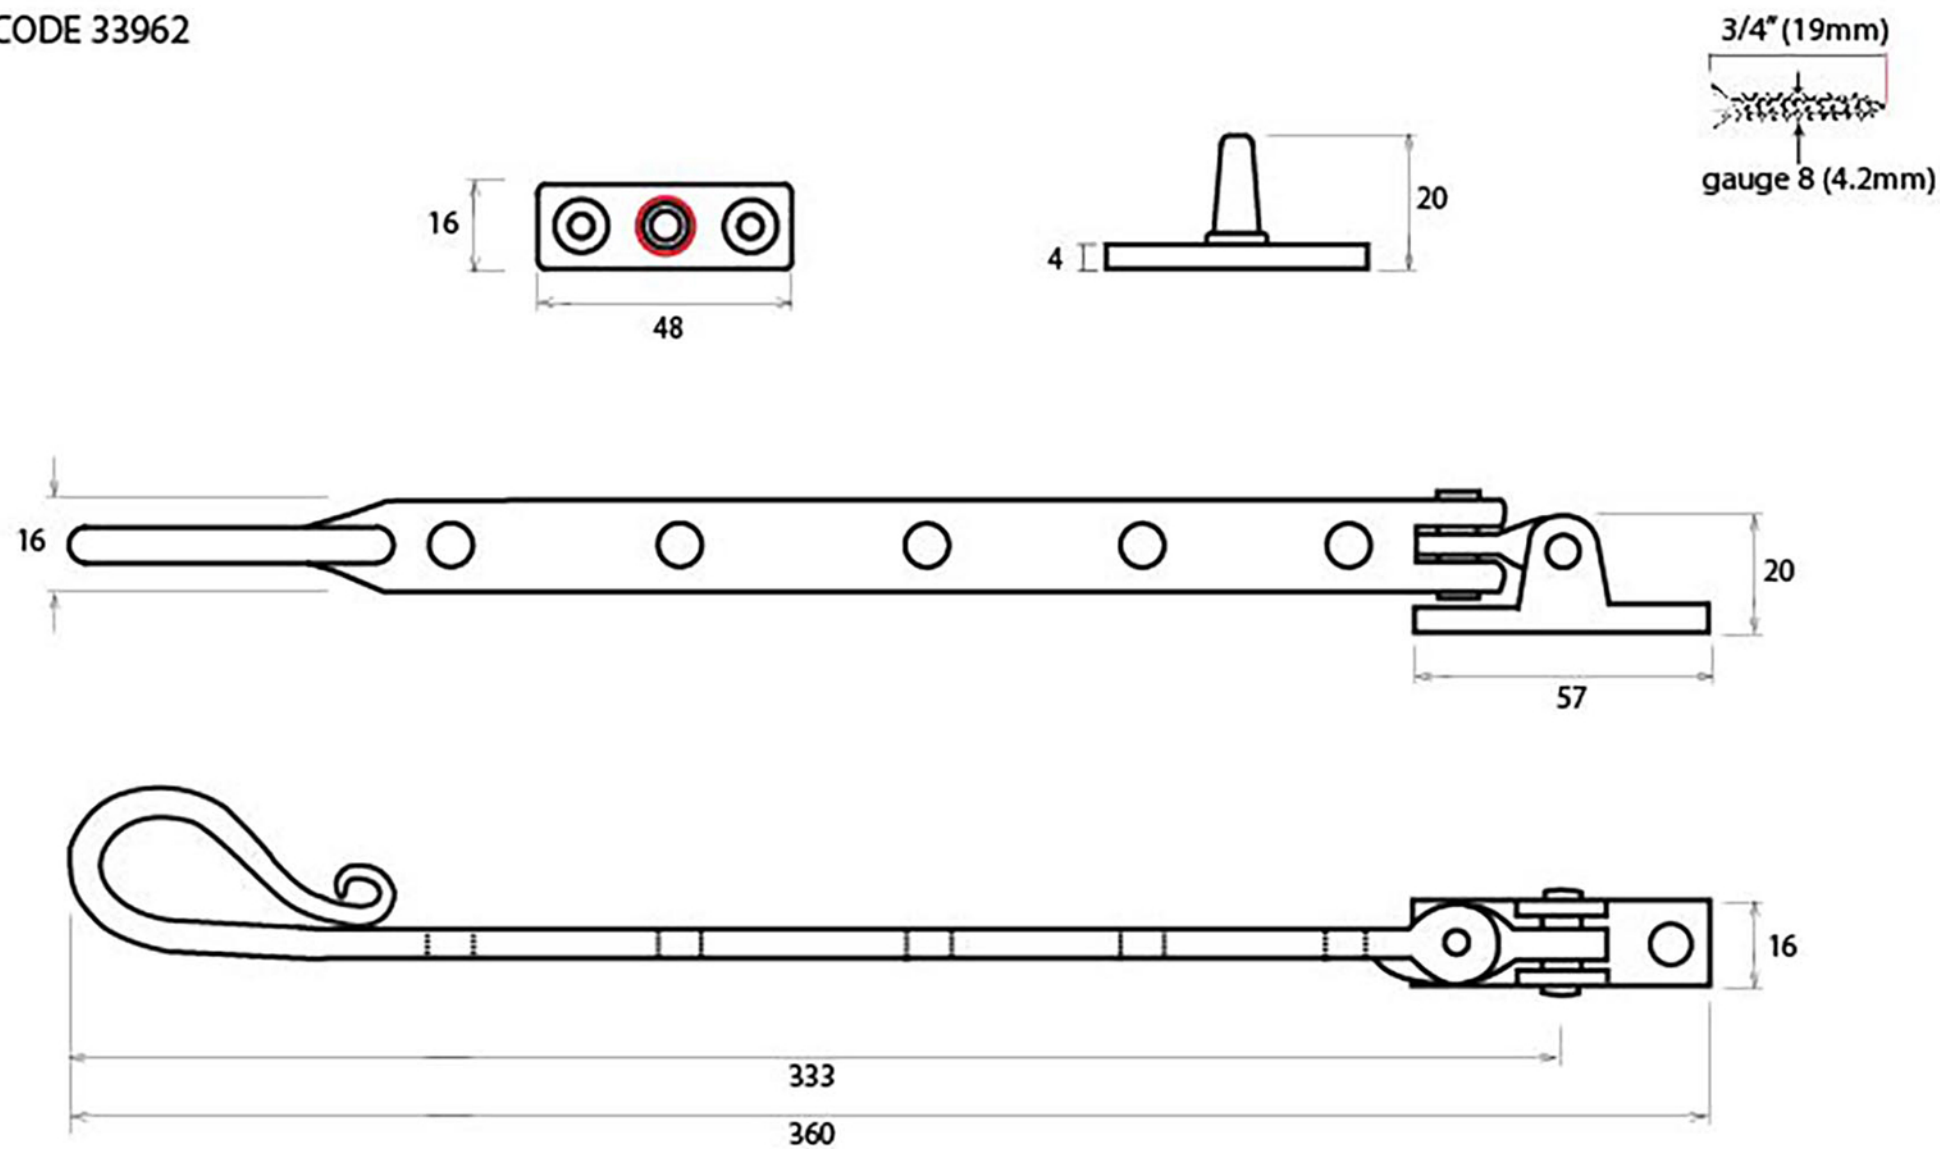

PRODUCT CODE 33962

HANDFORGED
TRADITIONAL
IRONMONGERY

Due to the hand crafted nature of our products all measurements are approximate and should be used as a guide only