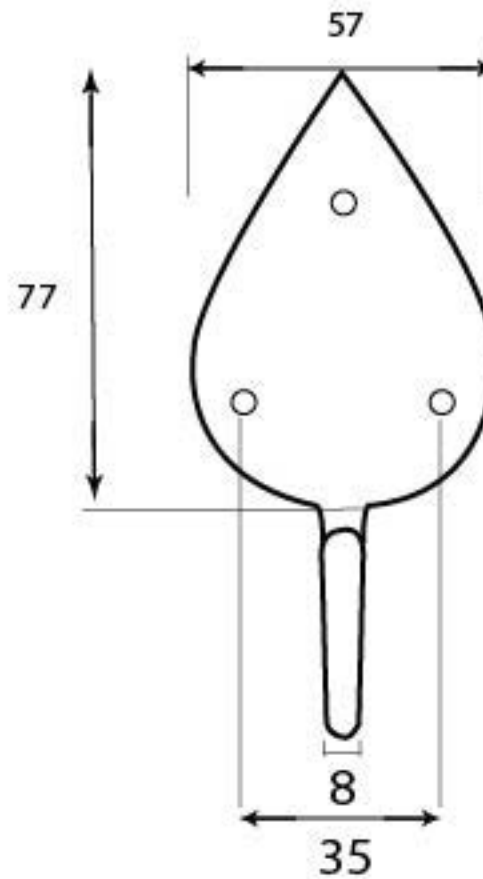

PRODUCT CODE 33963

3/4" (19mm)  
x3  
gauge 6 (3.5mm)

HANDFORGED  
TRADITIONAL  
IRON MONGERY

Due to the hand crafted nature of our products all measurements are approximate and should be used as a guide only