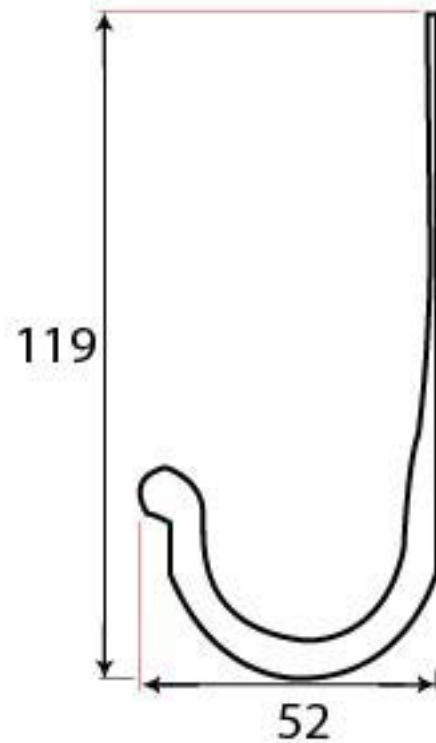

PRODUCT CODE 33963

3/4" (19mm)  
x3  
gauge 6 (3.5mm)

HANDFORGED  
TRADITIONAL  
IRON MONGERY

Due to the hand crafted nature of our products all measurements are approximate and should be used as a guide only