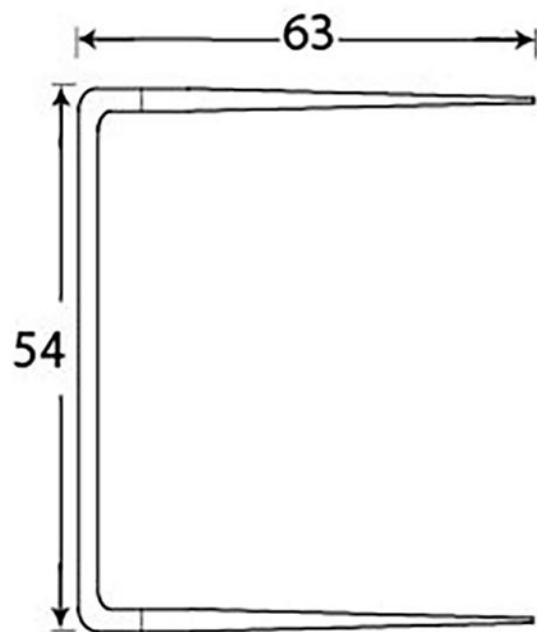

PRODUCT CODE 33968

HANDFORGED
TRADITIONAL
IRONMONGERY

Due to the hand crafted nature of our products all measurements are approximate and should be used as a guide only