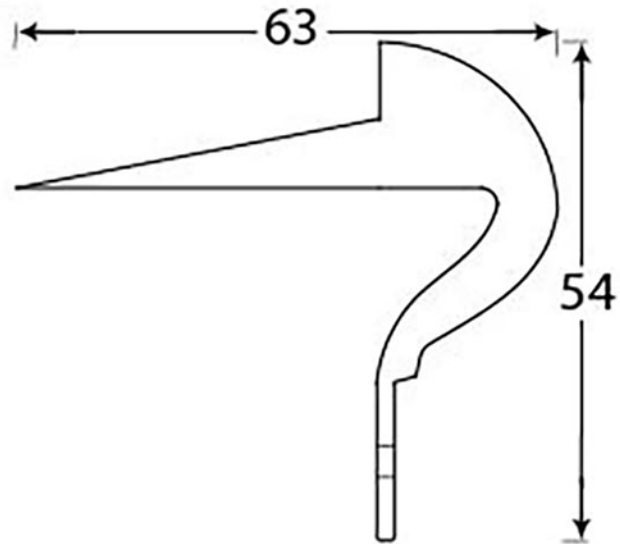

PRODUCT CODE 33969

3/4" (19mm)
x 1
gauge 6 (3.5mm)

HANDFORGED
TRADITIONAL
IRONMONGERY

Due to the hand crafted nature of our products all measurements are approximate and should be used as a guide only