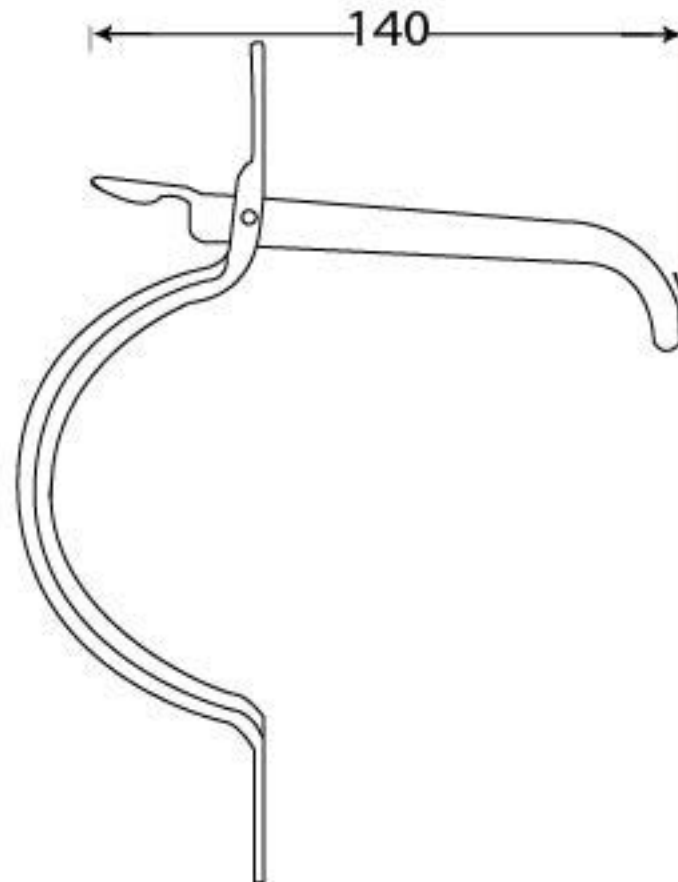

PRODUCT CODE 33970

3/4" (19mm)  
X 1  
gauge 8 (4.2mm)  
3/4" (19mm)  
X 9  
gauge 6 (3.5mm)

HANDFORGED  
TRADITIONAL  
IRONMONGERY

Due to the hand crafted nature of our products all measurements are approximate and should be used as a guide only