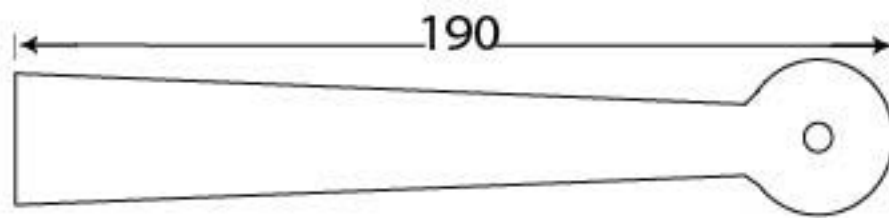

PRODUCT CODE 33970

3/4" (19mm)  
X 1  
gauge 8 (4.2mm)  
3/4" (19mm)  
X 9  
gauge 6 (3.5mm)

HANDFORGED  
TRADITIONAL  
IRONMONGERY

Due to the hand crafted nature of our products all measurements are approximate and should be used as a guide only