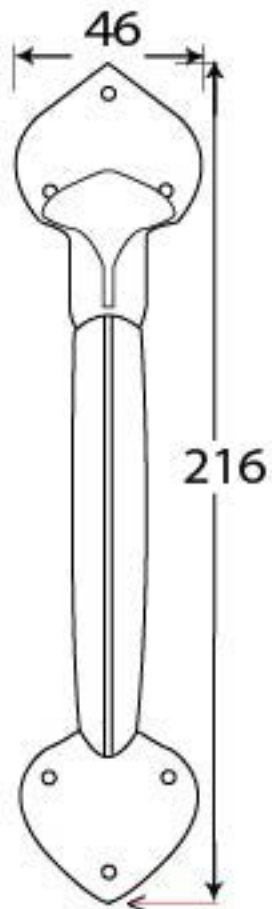

PRODUCT CODE 33970

3/4" (19mm)  
X 1  
gauge 8 (4.2mm)  
3/4" (19mm)  
X 9  
gauge 6 (3.5mm)

HANDFORGED  
TRADITIONAL  
IRONMONGERY

Due to the hand crafted nature of our products all measurements are approximate and should be used as a guide only