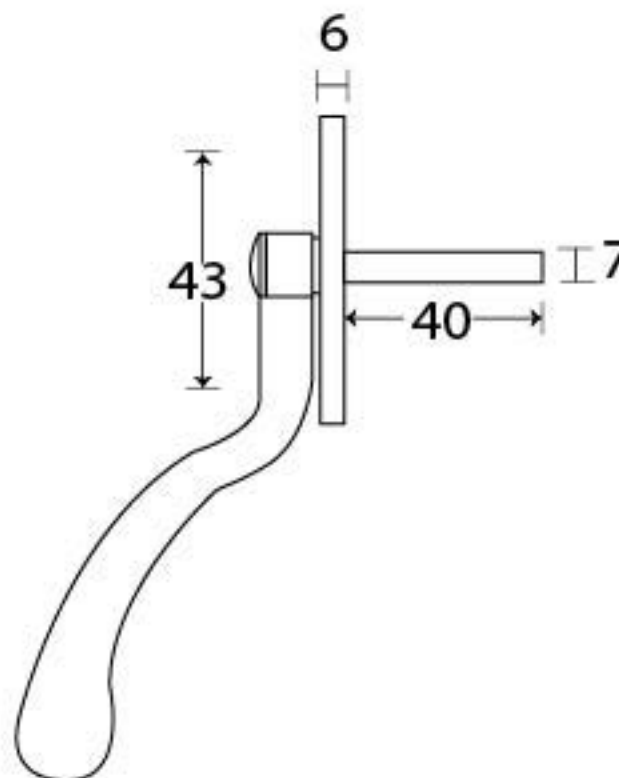

PRODUCT CODE 33975

HANDFORGED  
TRADITIONAL  
IRON MONGERY

Due to the hand crafted nature of our products all measurements are approximate and should be used as a guide only