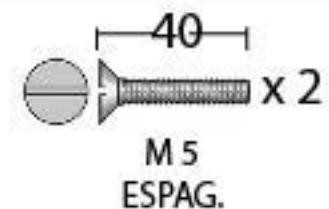

PRODUCT CODE 33975

HANDFORGED  
TRADITIONAL  
IRON MONGERY

Due to the hand crafted nature of our products all measurements are approximate and should be used as a guide only