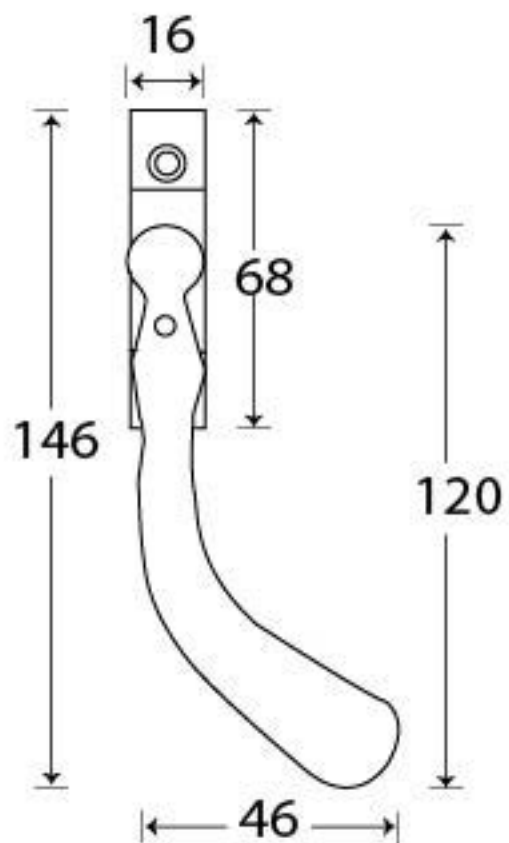

PRODUCT CODE 33975

HANDFORGED  
TRADITIONAL  
IRON MONGERY

Due to the hand crafted nature of our products all measurements are approximate and should be used as a guide only