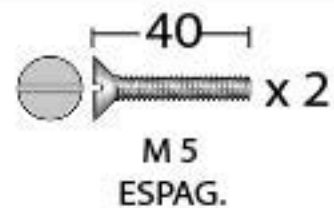

PRODUCT CODE 33976

HANDFORGED  
TRADITIONAL  
IRON MONGERY

Due to the hand crafted nature of our products all measurements are approximate and should be used as a guide only