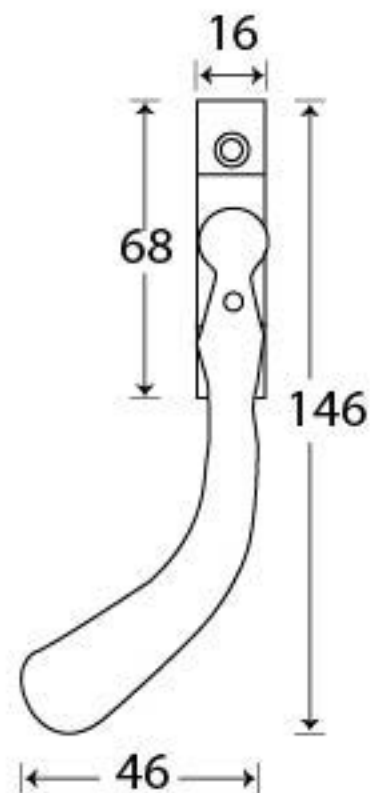

PRODUCT CODE 33976

HANDFORGED  
TRADITIONAL  
IRON MONGERY

Due to the hand crafted nature of our products all measurements are approximate and should be used as a guide only