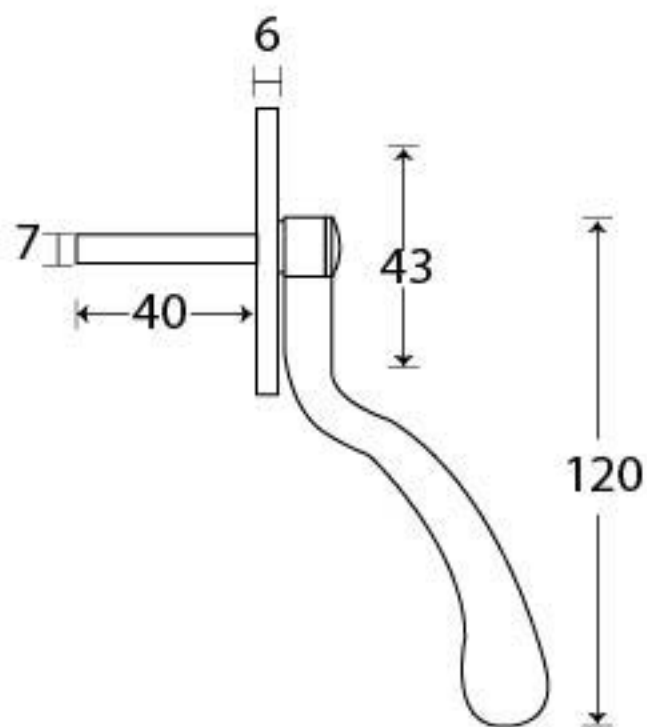

PRODUCT CODE 33976

HANDFORGED  
TRADITIONAL  
IRON MONGERY

Due to the hand crafted nature of our products all measurements are approximate and should be used as a guide only