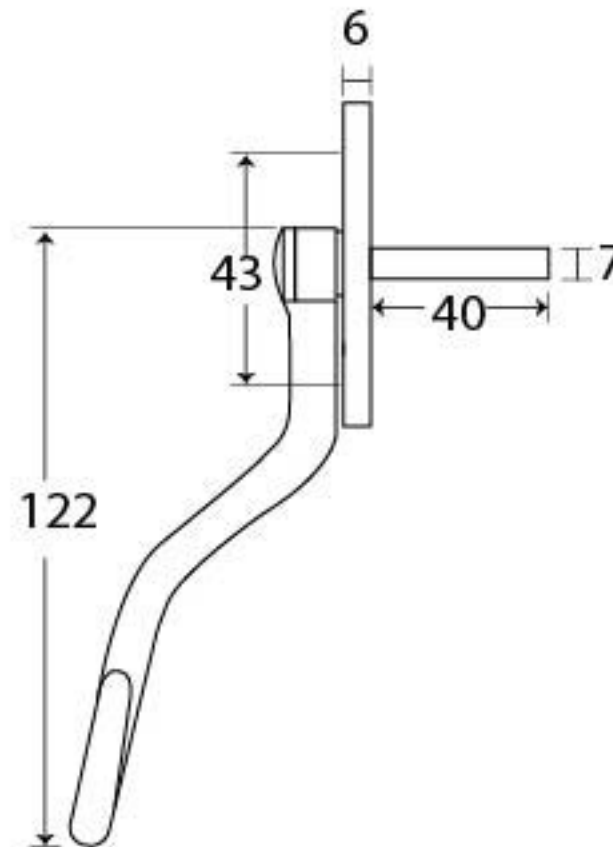

PRODUCT CODE 33983

HANDFORGED
TRADITIONAL
IRON MONGERY

Due to the hand crafted nature of our products all measurements are approximate and should be used as a guide only