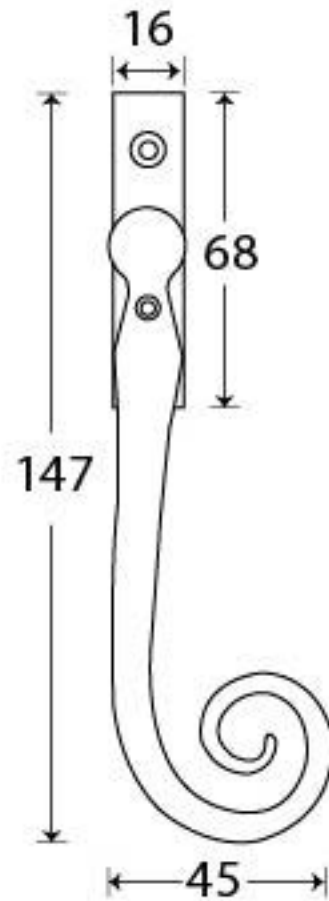

PRODUCT CODE 33983

HANDFORGED
TRADITIONAL
IRON MONGERY

Due to the hand crafted nature of our products all measurements are approximate and should be used as a guide only