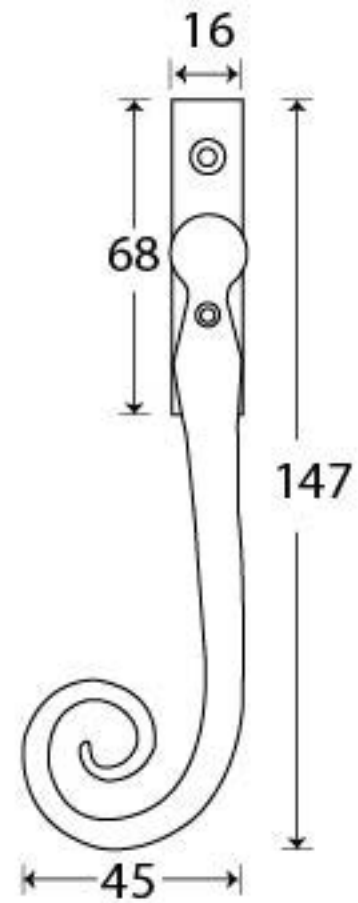

PRODUCT CODE 33984

HANDFORGED
TRADITIONAL
IRONMONGERY

Due to the hand crafted nature of our products all measurements are approximate and should be used as a guide only