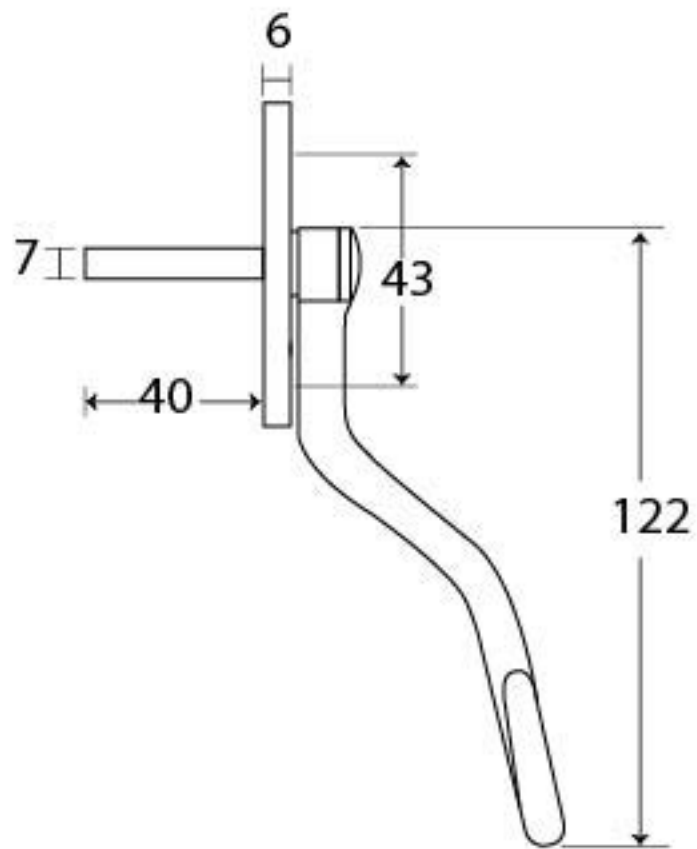

PRODUCT CODE 33984

HANDFORGED
TRADITIONAL
IRONMONGERY

Due to the hand crafted nature of our products all measurements are approximate and should be used as a guide only