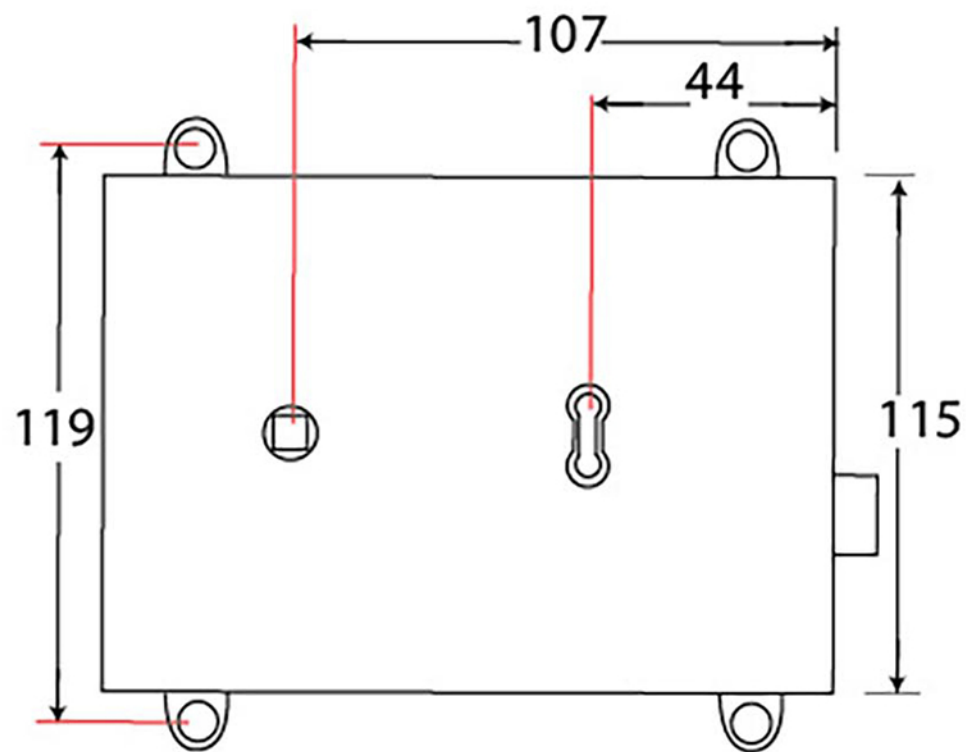

PRODUCT CODE 35000

HANDFORGED
TRADITIONAL
IRONMONGERY

Due to the hand crafted nature of our products all measurements are approximate and should be used as a guide only