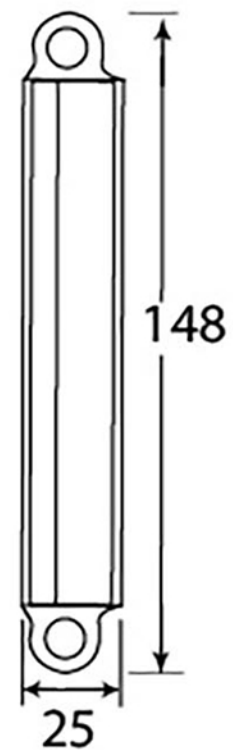

PRODUCT CODE 35000

HANDFORGED
TRADITIONAL
IRONMONGERY

Due to the hand crafted nature of our products all measurements are approximate and should be used as a guide only