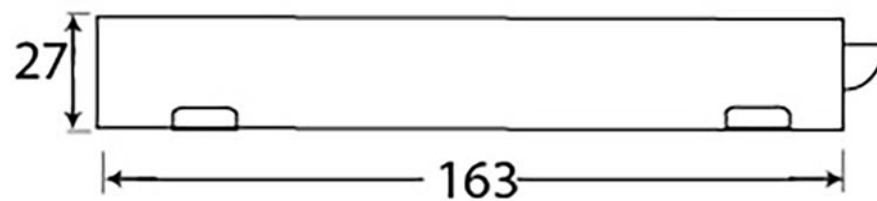

PRODUCT CODE 35000

HANDFORGED
TRADITIONAL
IRONMONGERY

Due to the hand crafted nature of our products all measurements are approximate and should be used as a guide only