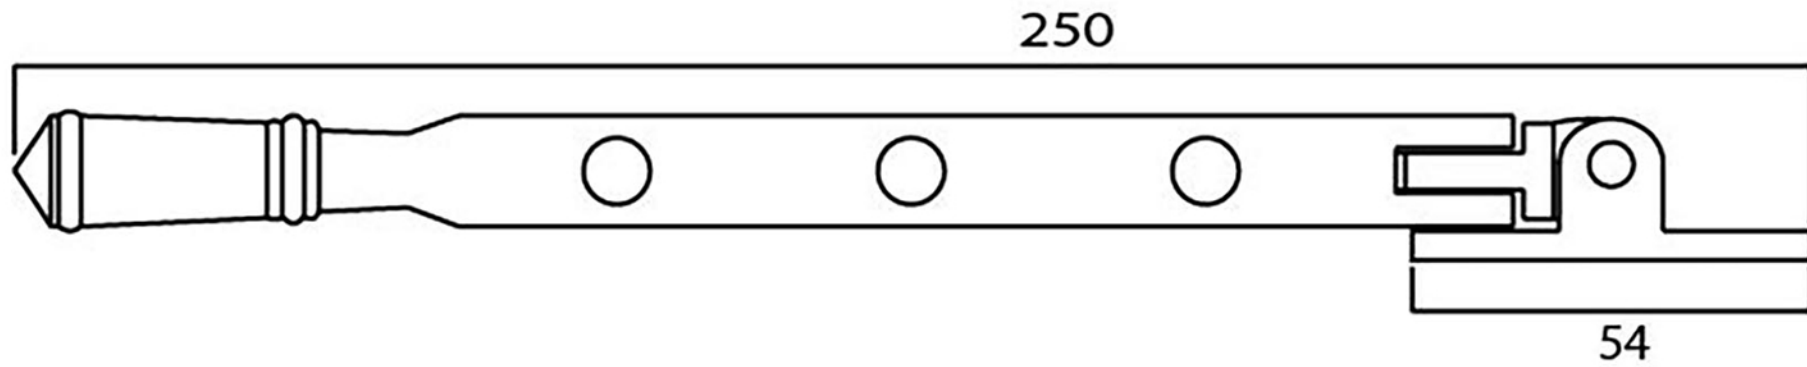

PRODUCT CODE 45139

 x 6
Gauge 8 x 1/4" CS

HANDFORGED
TRADITION L
IRONMONGERY

Due to the hand crafted nature of our products all measurements are approximate and should be used as a guide only