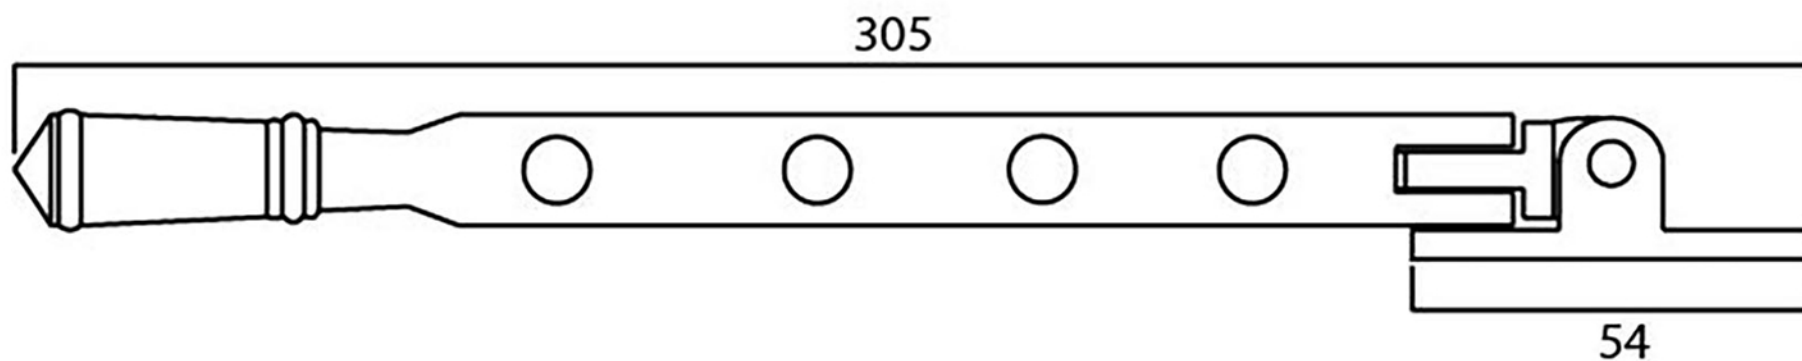

PRODUCT CODE 45140

 x 6  
Gauge 8 x 1/4" CS

HANDFORGED  
TRADITION L  
IRONMONGERY

Due to the hand crafted nature of our products all measurements are approximate and should be used as a guide only