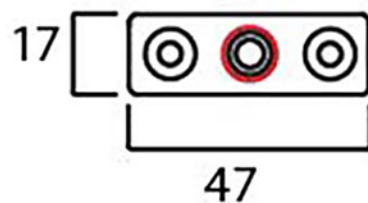

PRODUCT CODE 45140

 x 6  
Gauge 8 x 1/4" CS

HANDFORGED  
TRADITION L  
IRONMONGERY

Due to the hand crafted nature of our products all measurements are approximate and should be used as a guide only