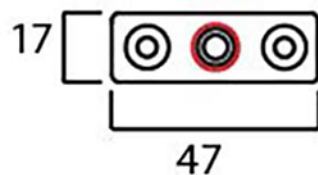

PRODUCT CODE 45141

 x 6
Gauge 8 x ¼" CS

HANDFORGED
TRADITION L
IRONMONGERY

Due to the hand crafted nature of our products all measurements are approximate and should be used as a guide only