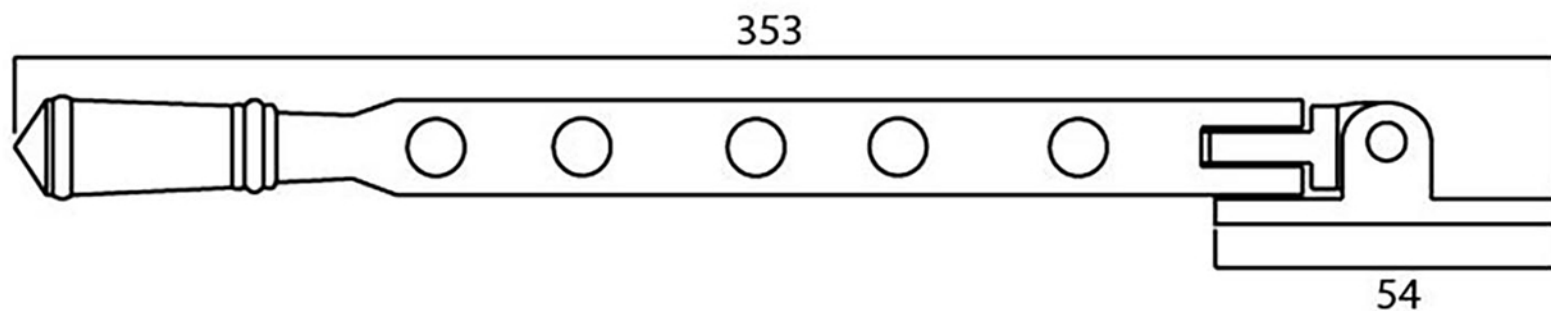

PRODUCT CODE 45141

 x 6
Gauge 8 x ¼" CS

HANDFORGED
TRADITION L
IRONMONGERY

Due to the hand crafted nature of our products all measurements are approximate and should be used as a guide only