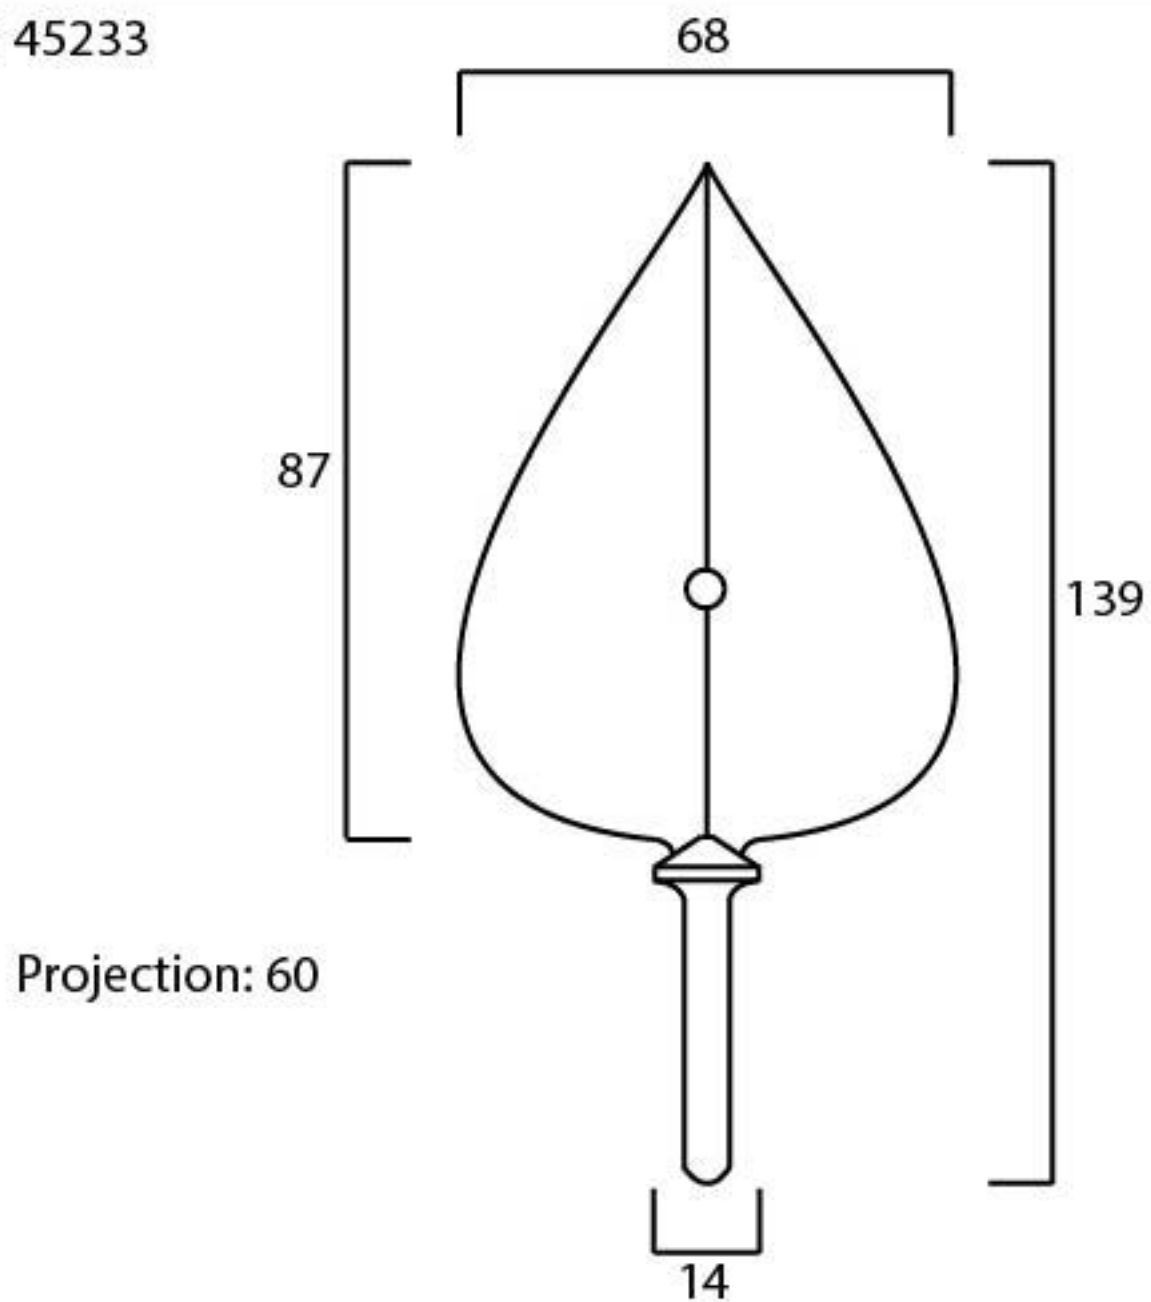

PRODUCT CODE 45233

HANDFORGED
TRADITION L
IRONMONGERY

Due to the hand crafted nature of our products all measurements are approximate and should be used as a guide only