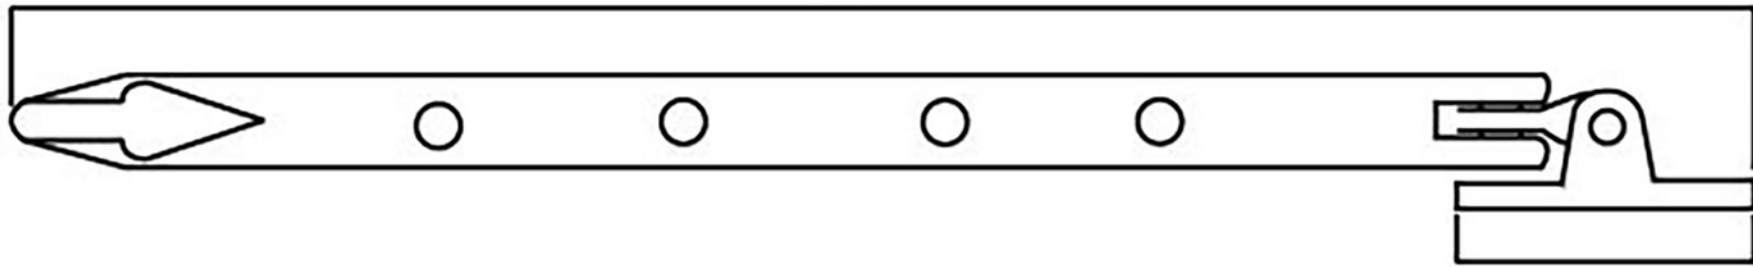

PRODUCT CODE 45254

X6

8 Gauge x 3/4" CS

252

15

280

54

55

HANDFORGED  
TRADITIONAL  
IRONMONGERY

Due to the hand crafted nature of our products all measurements are approximate and should be used as a guide only