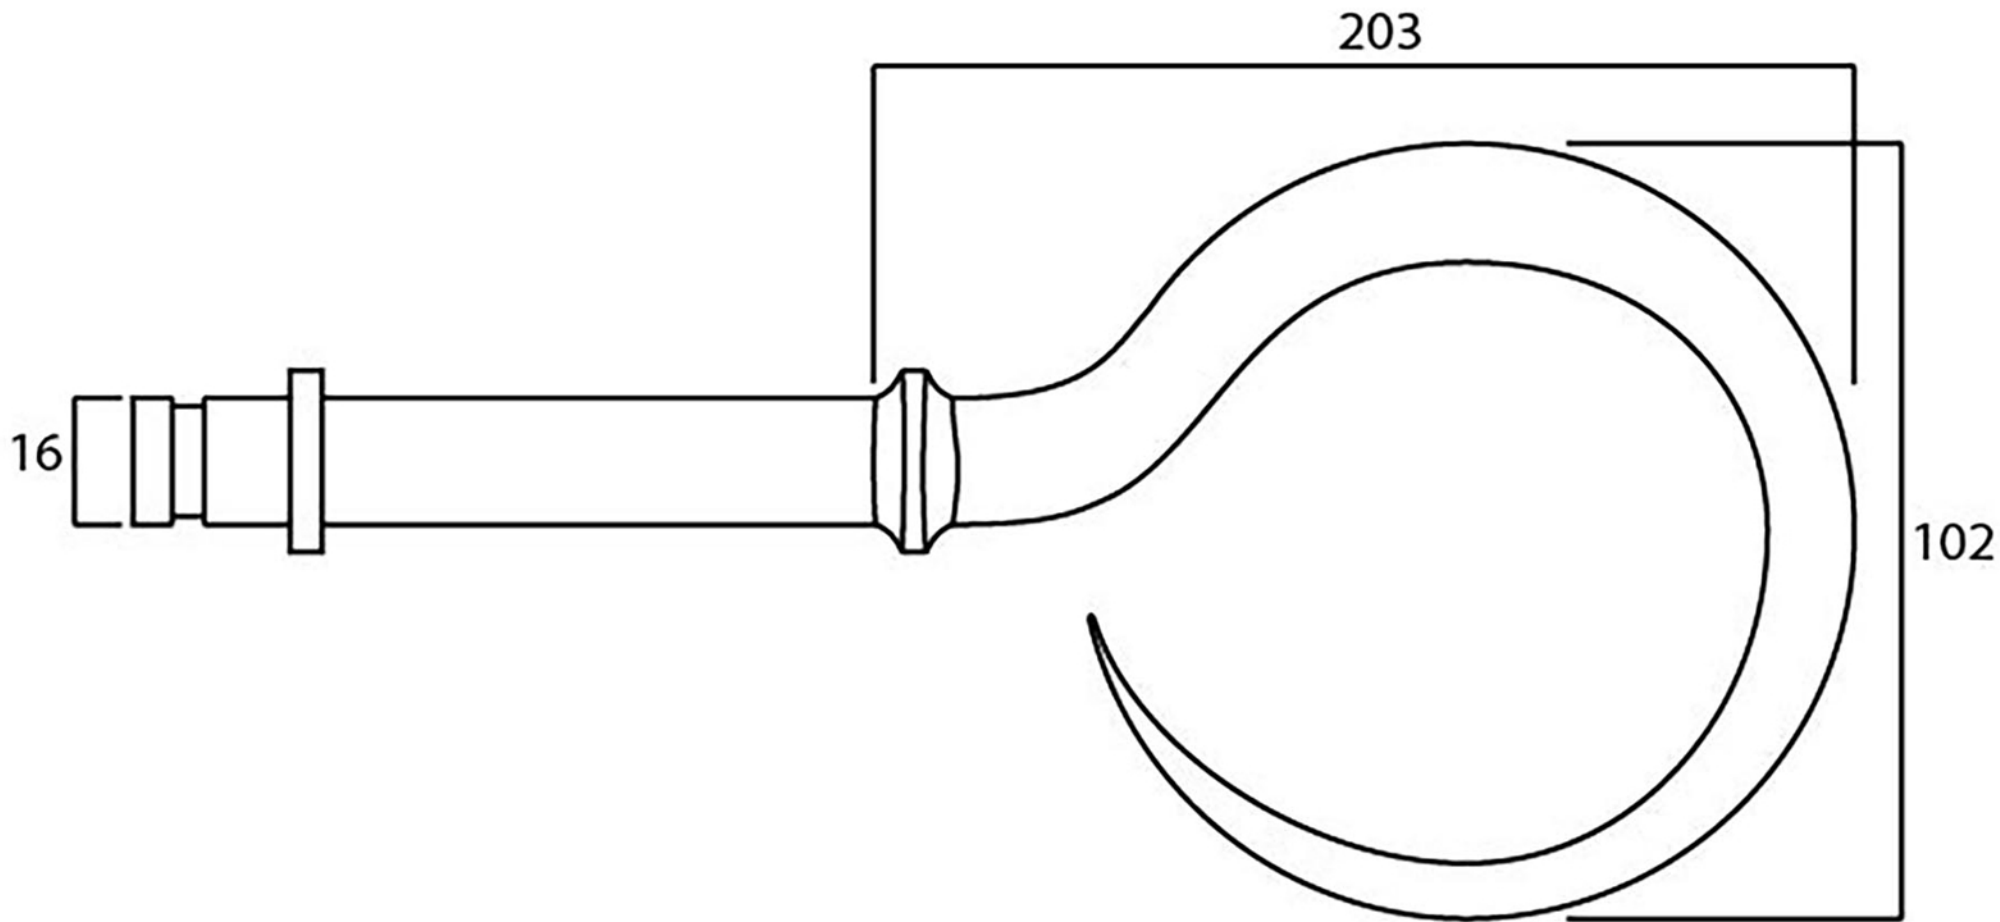

PRODUCT CODE 45291

HANDFORGED  
TRADITIONAL  
IRONMONGERY

Due to the hand crafted nature of our products all measurements are approximate and should be used as a guide only