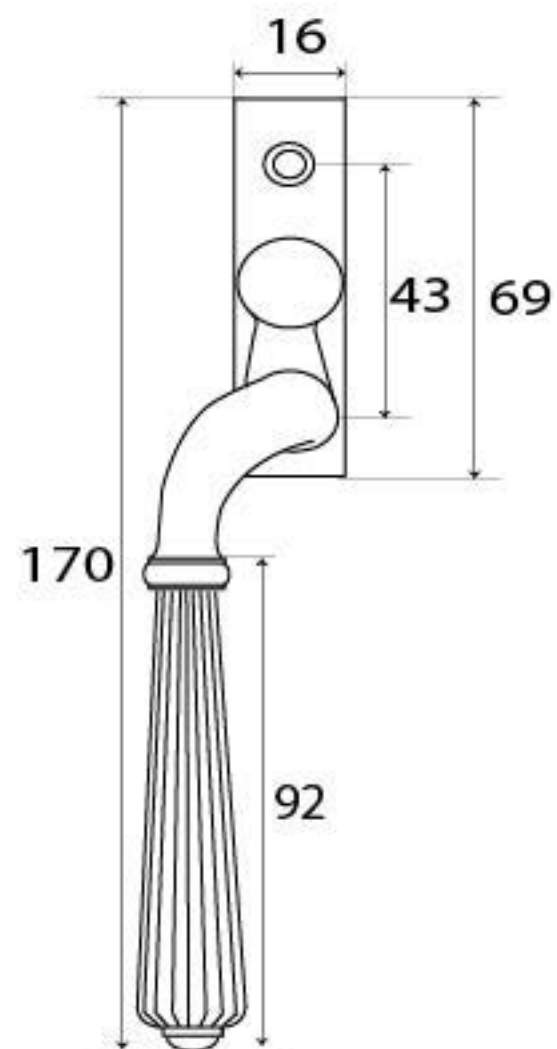

PRODUCT CODE 45350

M 5  
ESPAG

HANDFORGED  
TRADITIONAL  
IRON MONGERY

Due to the hand crafted nature of our products all measurements are approximate and should be used as a guide only