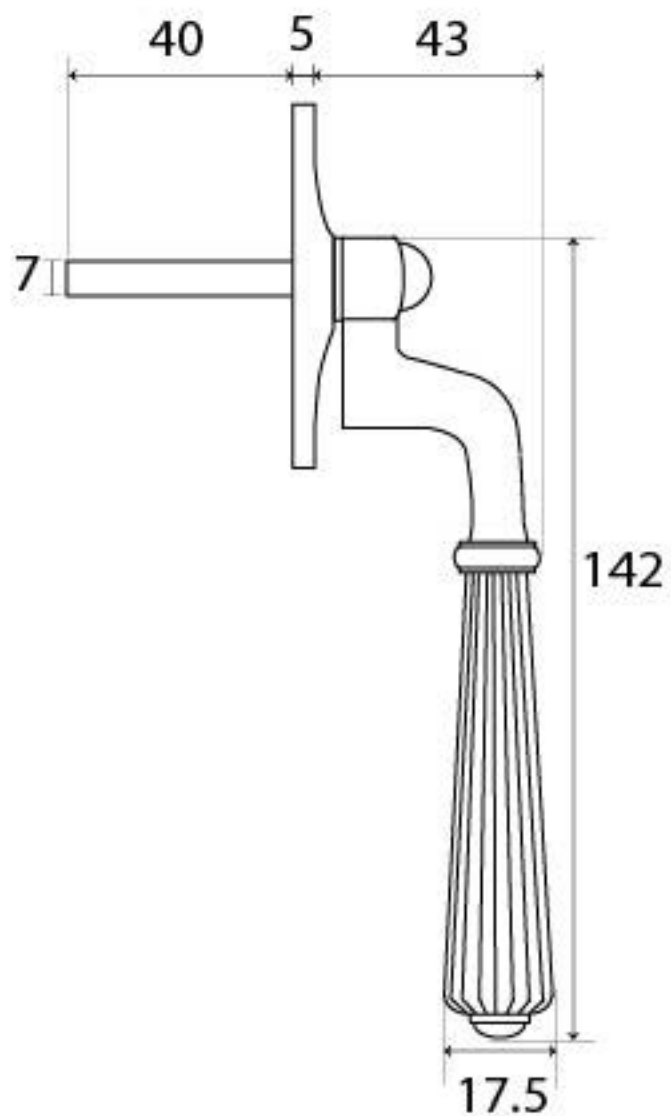

PRODUCT CODE 45350

M 5  
ESPAG

HANDFORGED  
TRADITIONAL  
IRON MONGERY

Due to the hand crafted nature of our products all measurements are approximate and should be used as a guide only