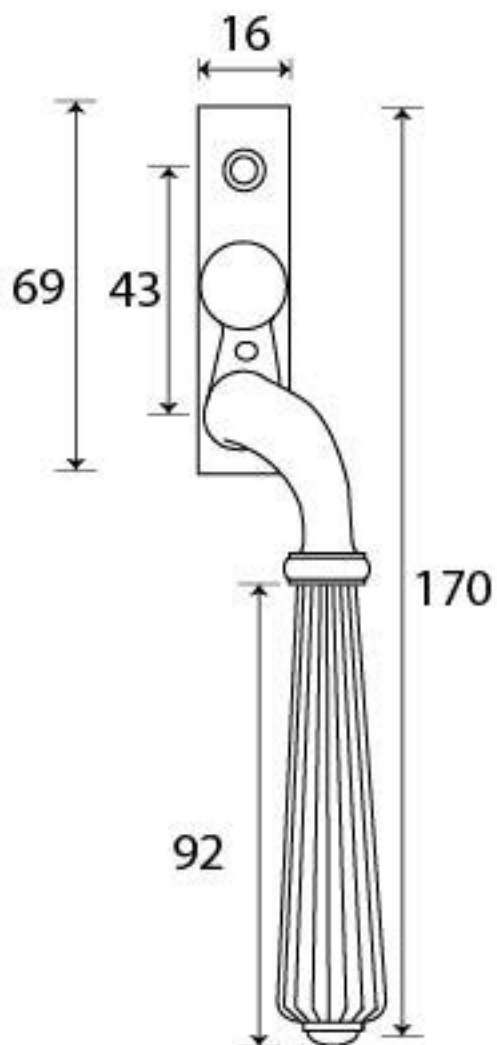

PRODUCT CODE 45351

M 5
ESPAG.

HANDFORGED
TRADITIONAL
IRON MONGERY

Due to the hand crafted nature of our products all measurements are approximate and should be used as a guide only