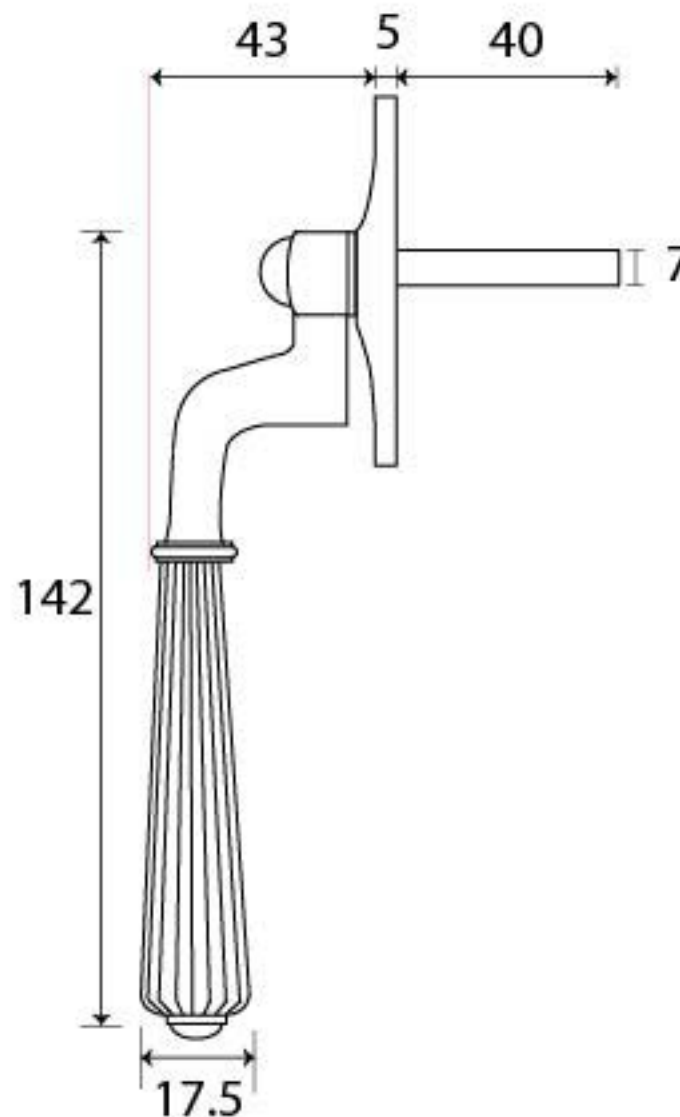

PRODUCT CODE 45351

M 5
ESPAG.

HANDFORGED
TRADITIONAL
IRON MONGERY

Due to the hand crafted nature of our products all measurements are approximate and should be used as a guide only