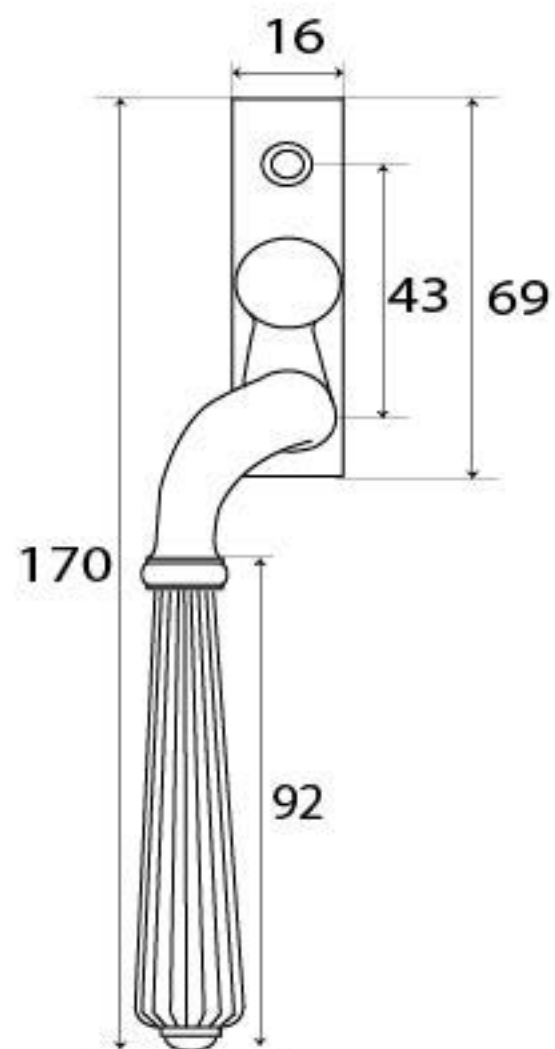

PRODUCT CODE 45352

M 5
ESPAG

HANDFORGED
TRADITIONAL
IRON MONGERY

Due to the hand crafted nature of our products all measurements are approximate and should be used as a guide only