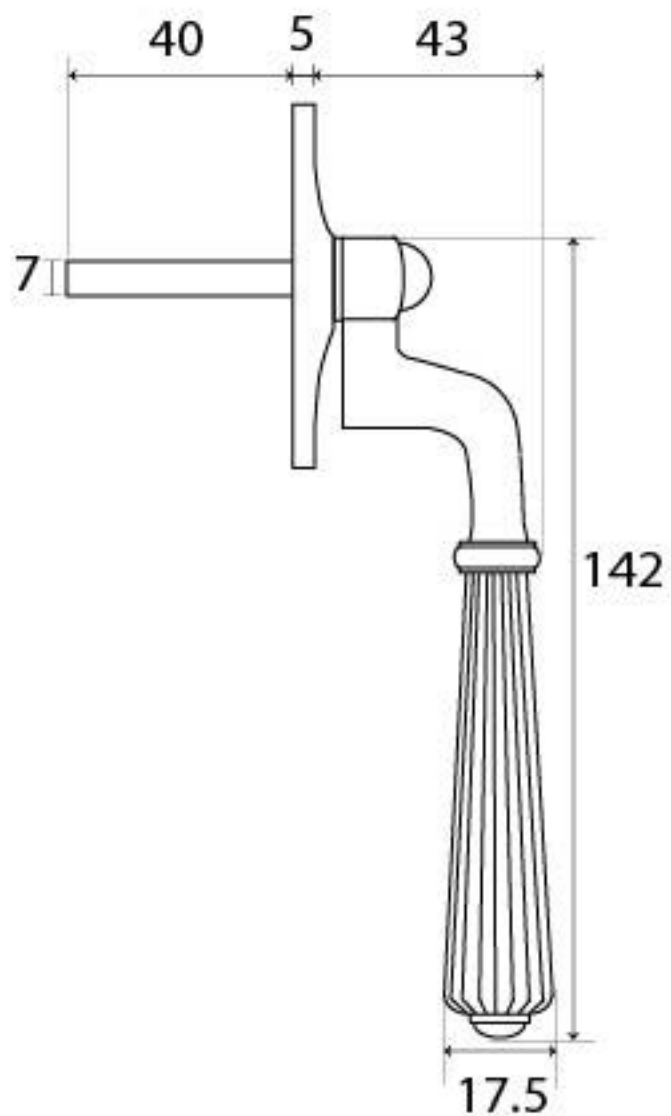

PRODUCT CODE 45352

M 5
ESPAG

HANDFORGED
TRADITIONAL
IRON MONGERY

Due to the hand crafted nature of our products all measurements are approximate and should be used as a guide only