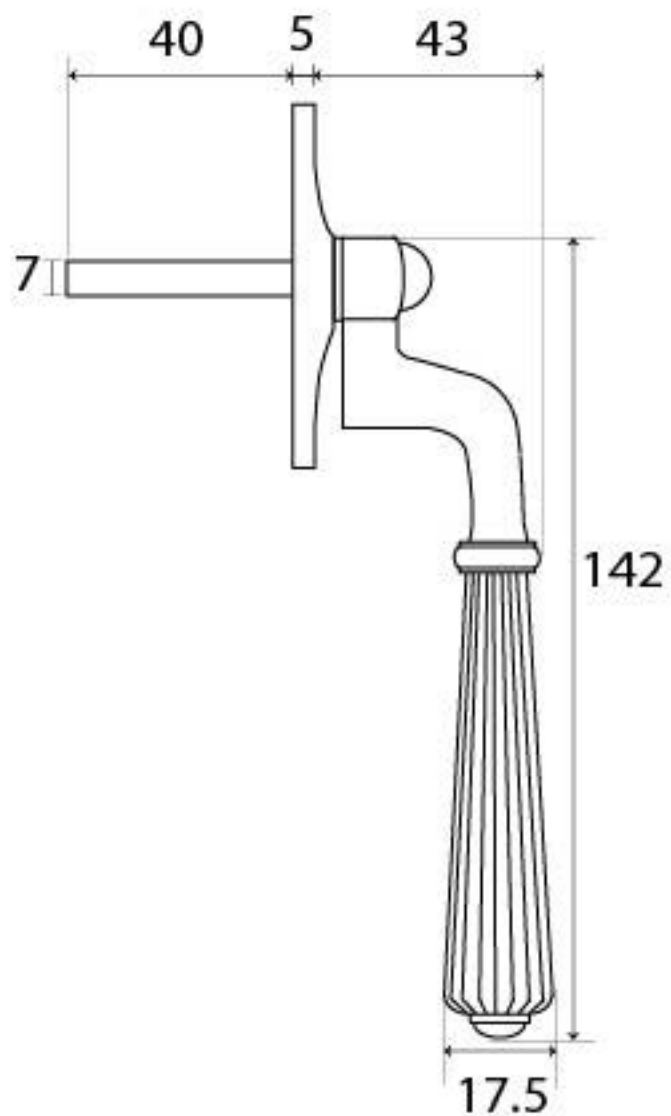

PRODUCT CODE 45354

M 5
ESPAG

HANDFORGED
TRADITIONAL
IRON MONGERY

Due to the hand crafted nature of our products all measurements are approximate and should be used as a guide only