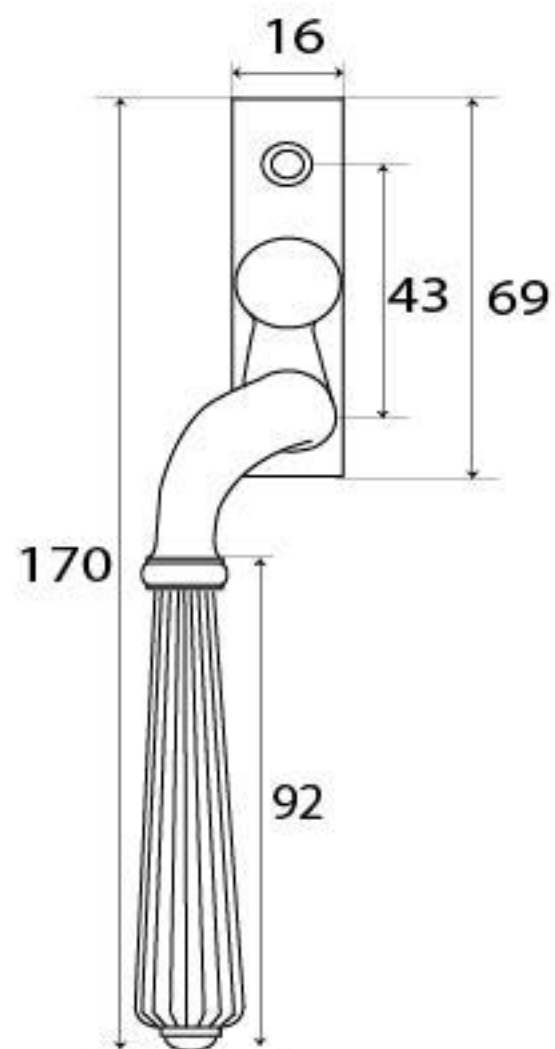

PRODUCT CODE 45354

M 5
ESPAG

HANDFORGED
TRADITIONAL
IRON MONGERY

Due to the hand crafted nature of our products all measurements are approximate and should be used as a guide only