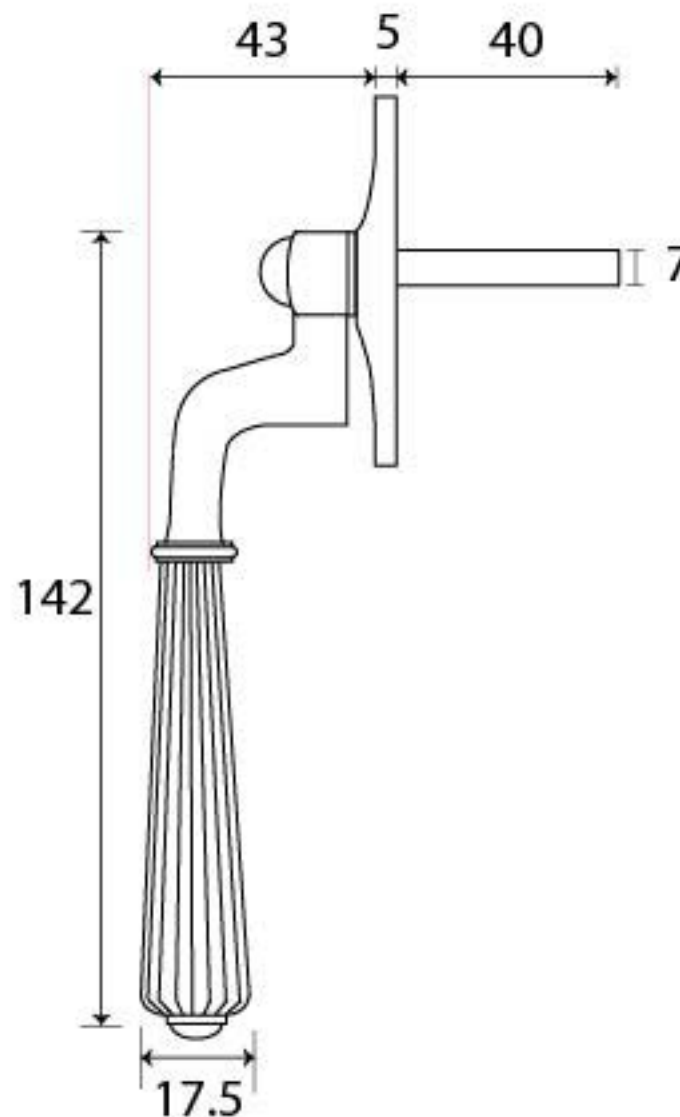

PRODUCT CODE 45355

M 5  
ESPAG.

HANDFORGED  
TRADITIONAL  
IRON MONGERY

Due to the hand crafted nature of our products all measurements are approximate and should be used as a guide only