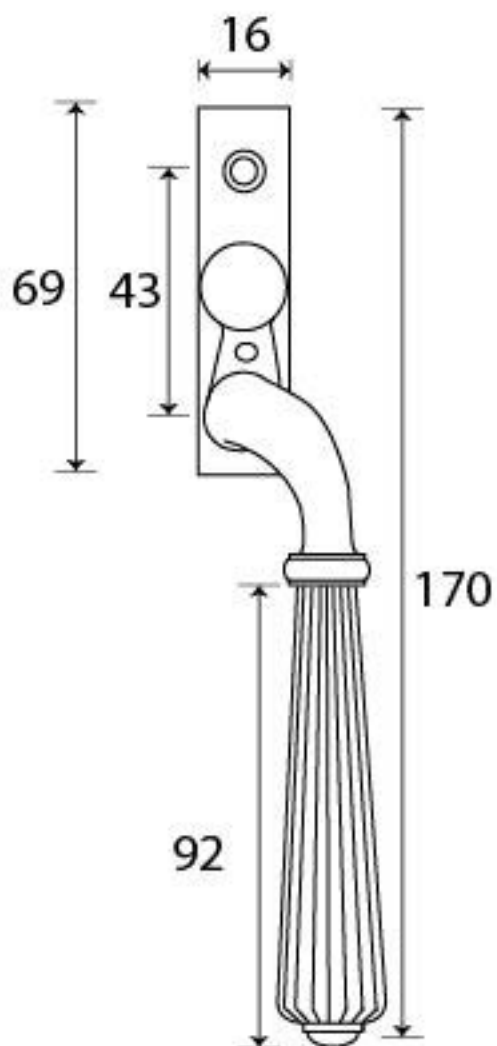

PRODUCT CODE 45355

M 5  
ESPAG.

HANDFORGED  
TRADITIONAL  
IRON MONGERY

Due to the hand crafted nature of our products all measurements are approximate and should be used as a guide only