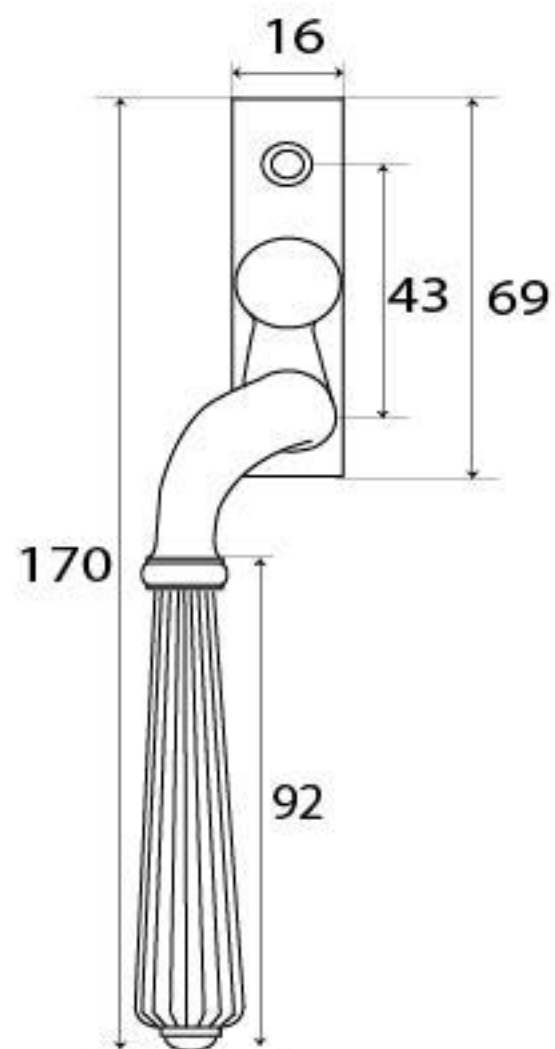

PRODUCT CODE 45356

M 5  
ESPAG

HANDFORGED  
TRADITIONAL  
IRON MONGERY

Due to the hand crafted nature of our products all measurements are approximate and should be used as a guide only