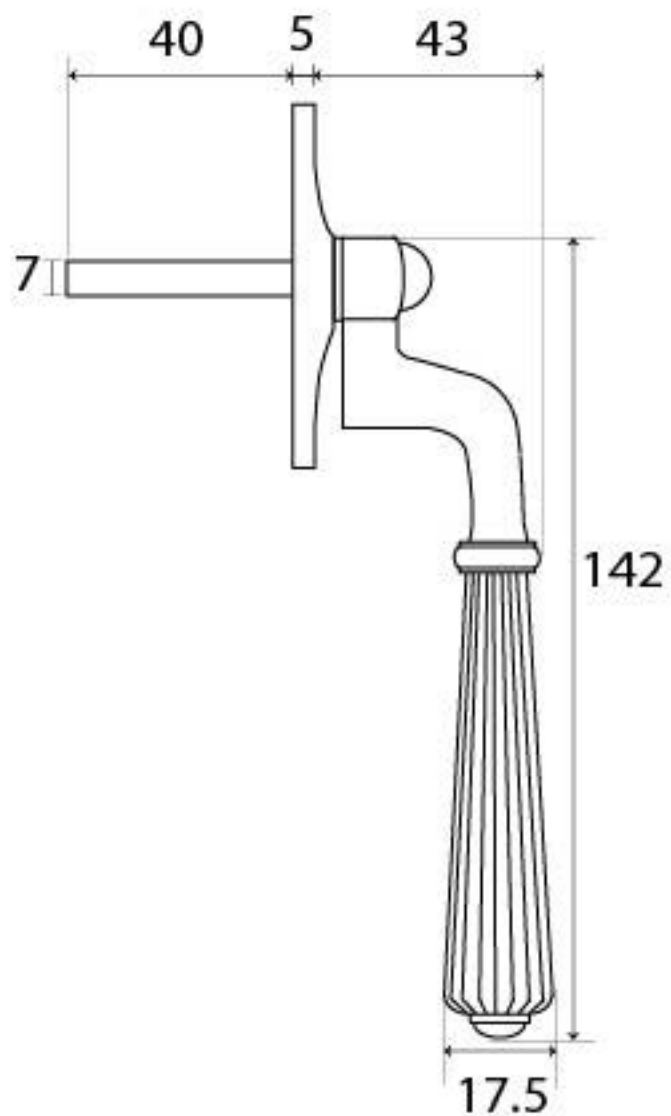

PRODUCT CODE 45356

M 5  
ESPAG

HANDFORGED  
TRADITIONAL  
IRON MONGERY

Due to the hand crafted nature of our products all measurements are approximate and should be used as a guide only