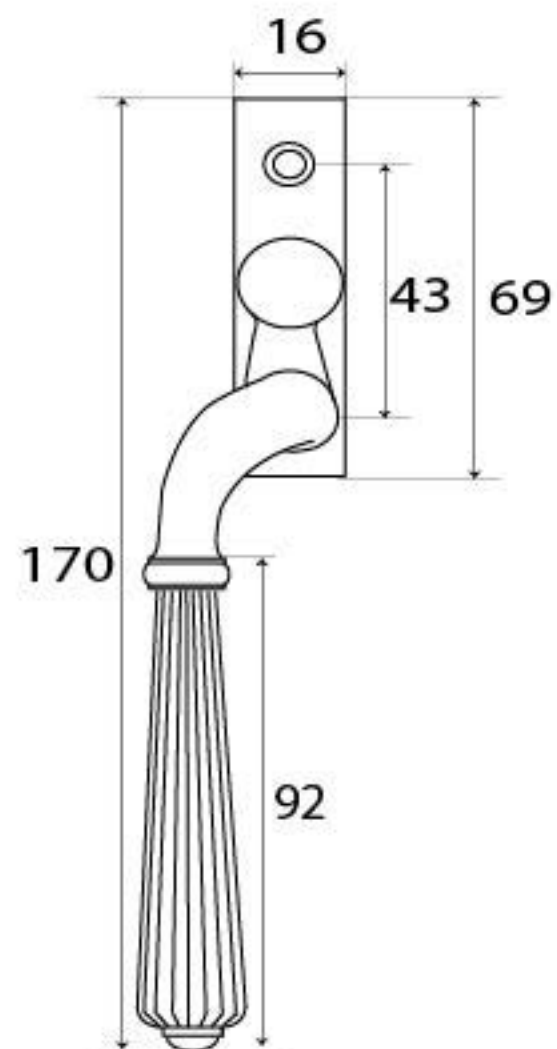

PRODUCT CODE 45358

M 5
ESPAG

HANDFORGED
TRADITIONAL
IRON MONGERY

Due to the hand crafted nature of our products all measurements are approximate and should be used as a guide only