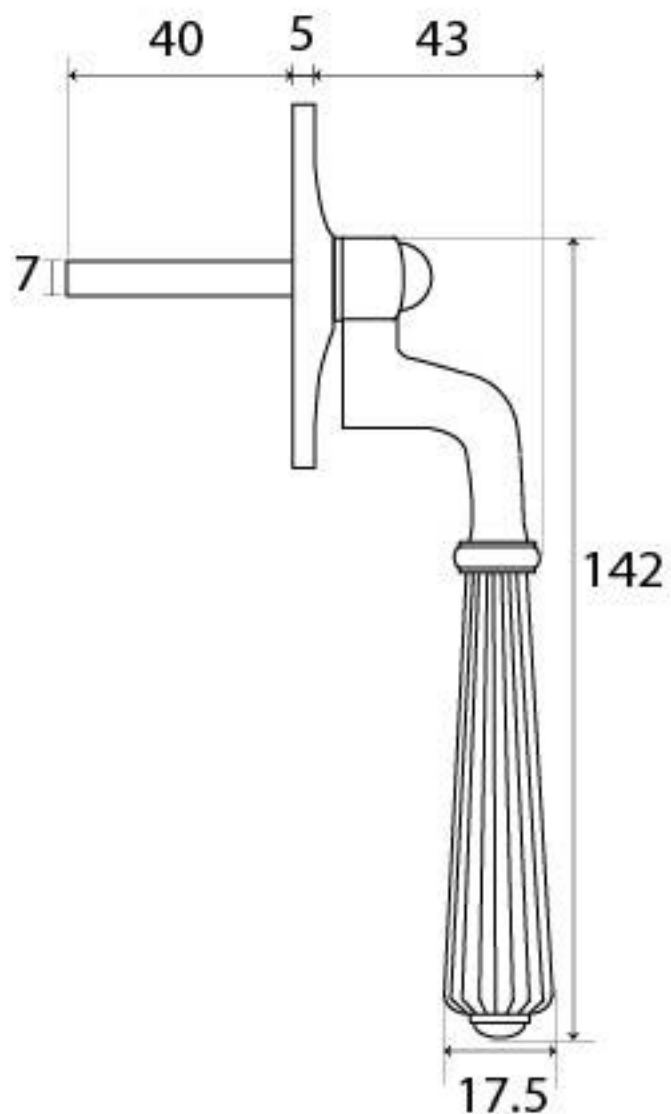

PRODUCT CODE 45358

M 5
ESPAG

HANDFORGED
TRADITIONAL
IRON MONGERY

Due to the hand crafted nature of our products all measurements are approximate and should be used as a guide only