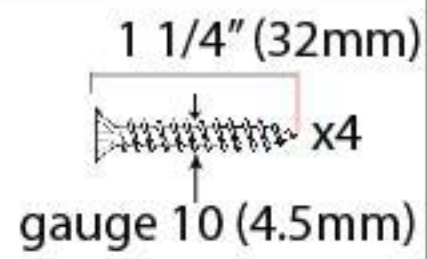

PRODUCT CODE 45384

HANDFORGED
TRADITIONAL
IRONMONGERY

Due to the hand crafted nature of our products all measurements are approximate and should be used as a guide only