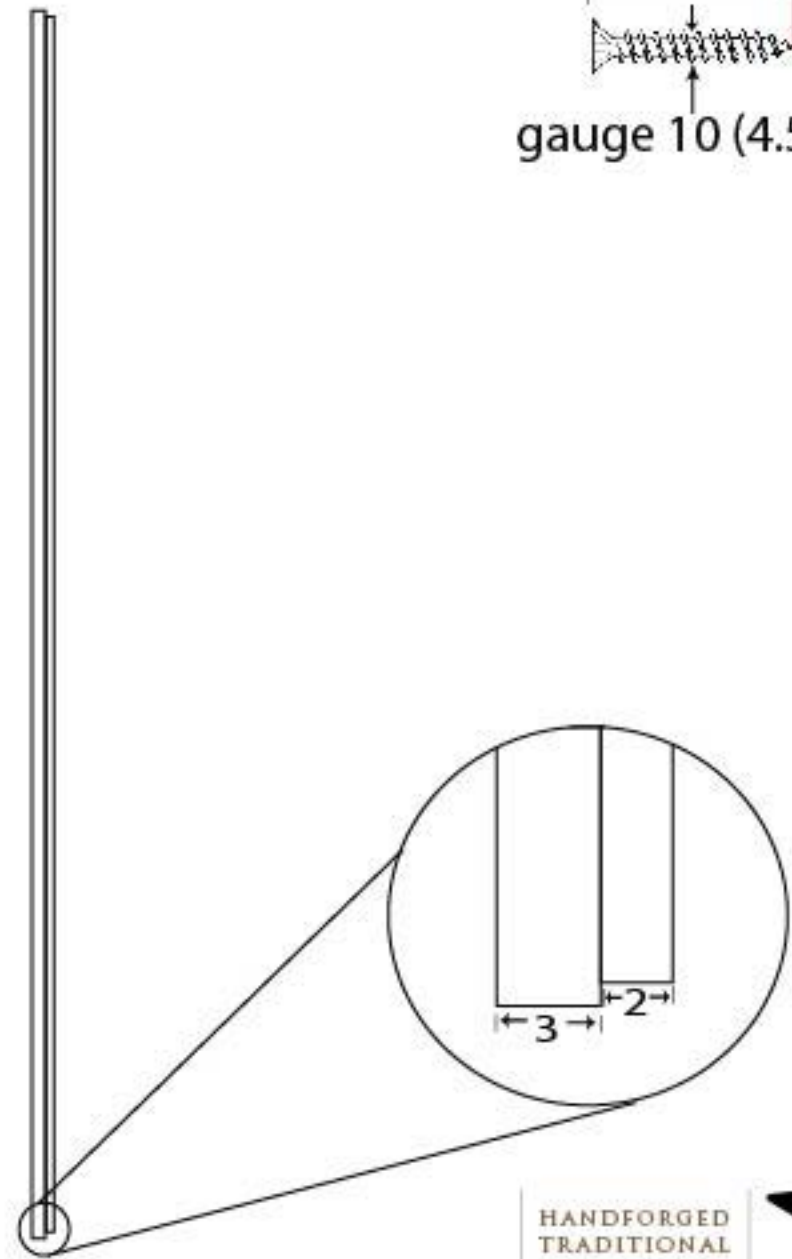

PRODUCT CODE 45384

HANDFORGED
TRADITIONAL
IRONMONGERY

Due to the hand crafted nature of our products all measurements are approximate and should be used as a guide only