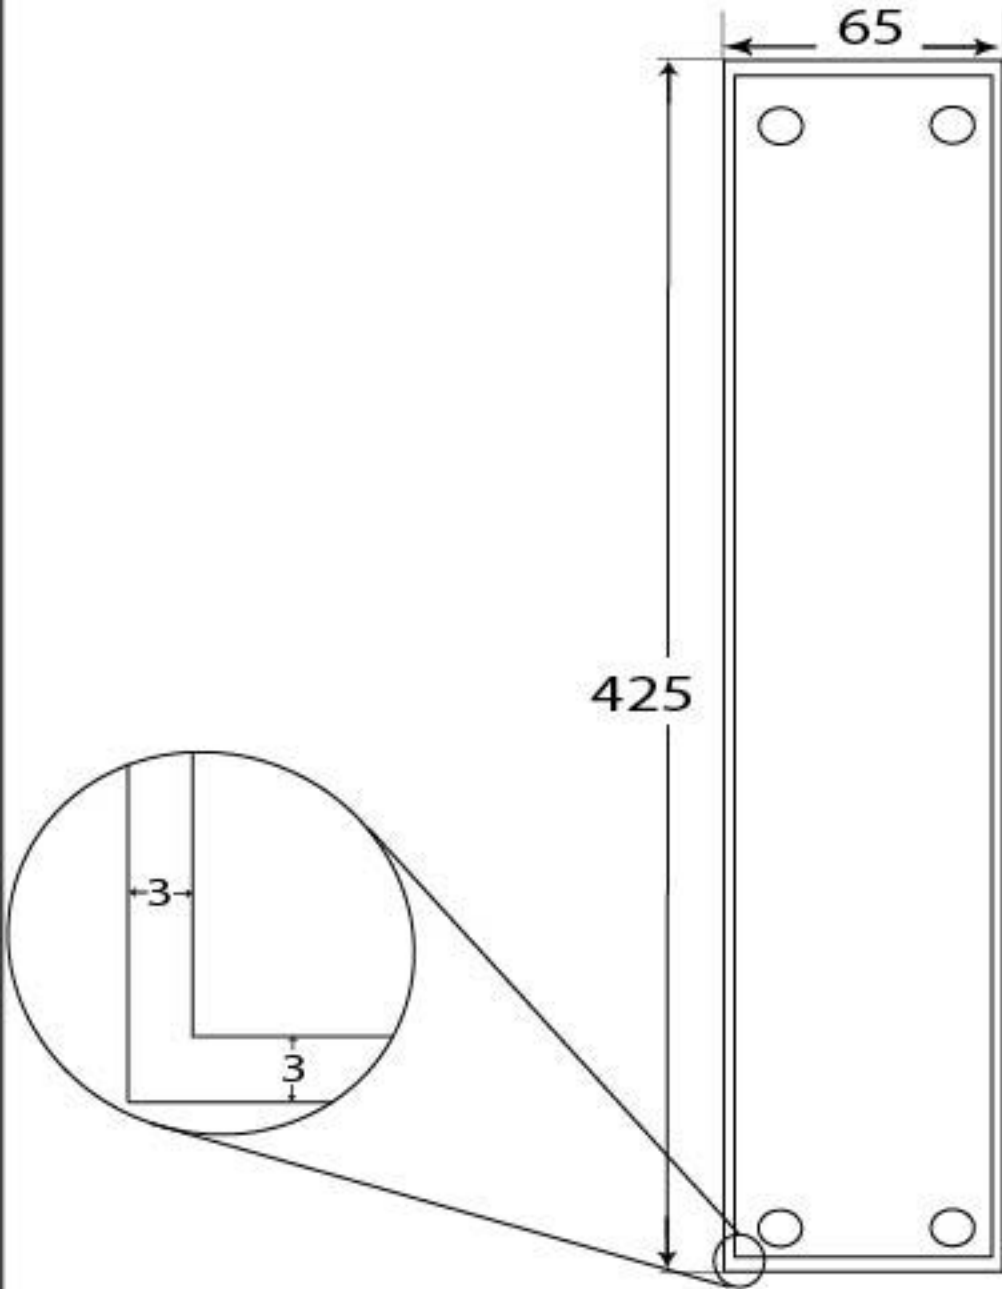

PRODUCT CODE 45384

HANDFORGED
TRADITIONAL
IRONMONGERY

Due to the hand crafted nature of our products all measurements are approximate and should be used as a guide only