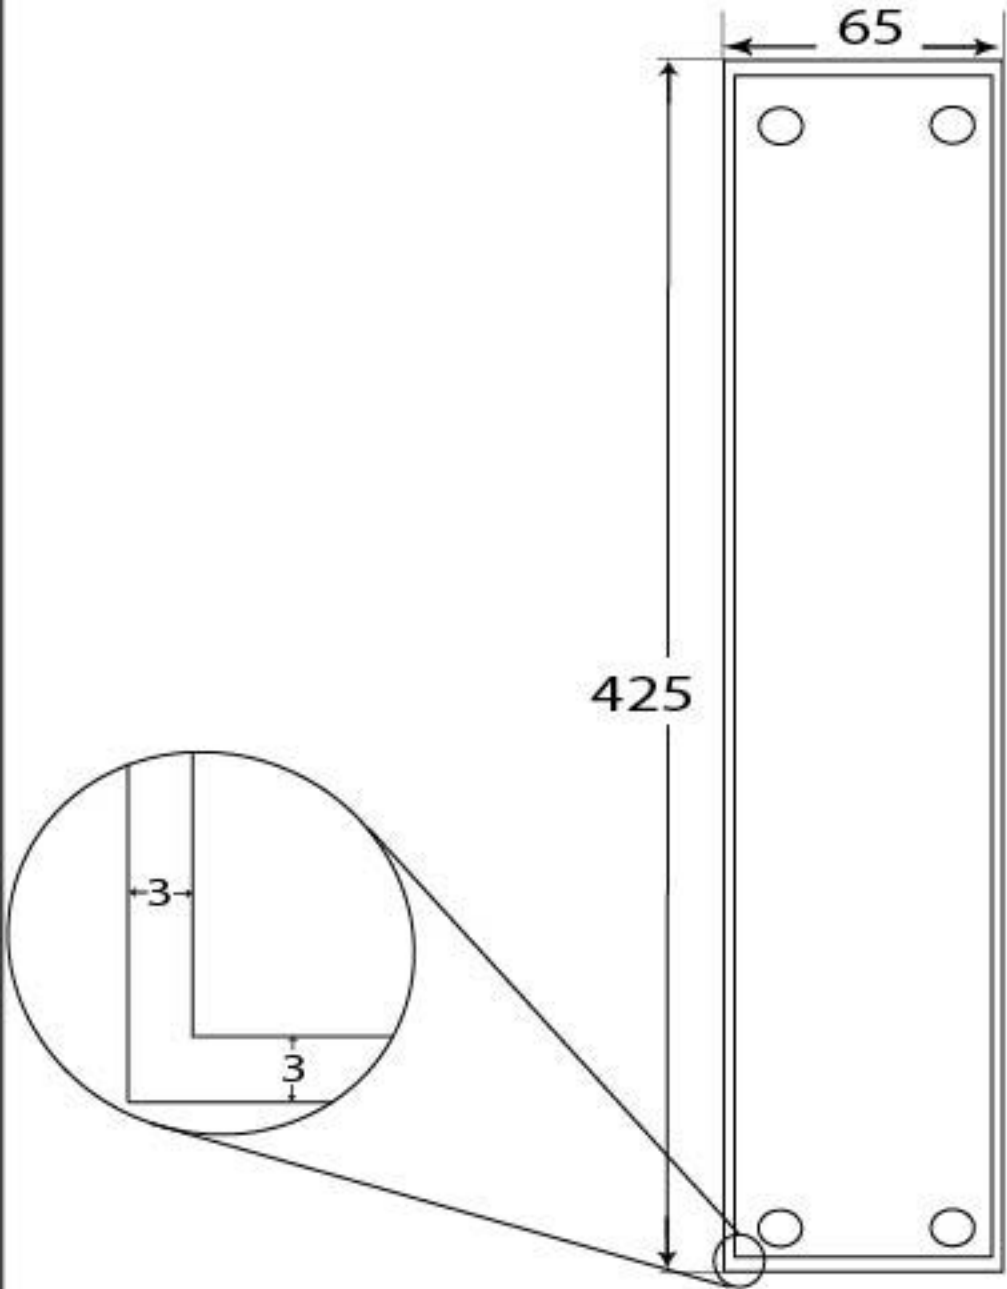

PRODUCT CODE 45385

HANDFORGED
TRADITIONAL
IRONMONGERY

Due to the hand crafted nature of our products all measurements are approximate and should be used as a guide only