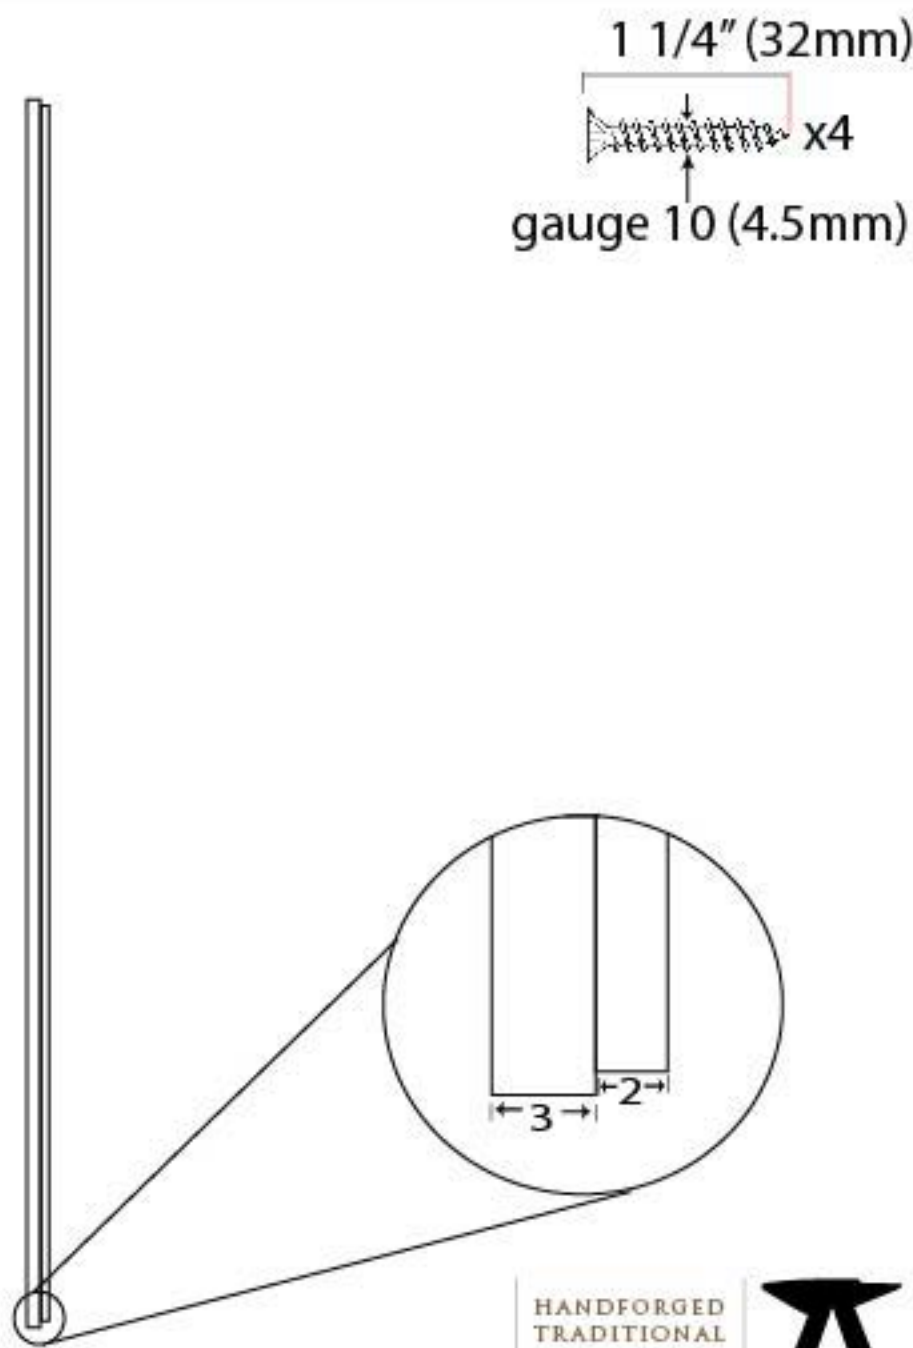

PRODUCT CODE 45385

HANDFORGED
TRADITIONAL
IRONMONGERY

Due to the hand crafted nature of our products all measurements are approximate and should be used as a guide only